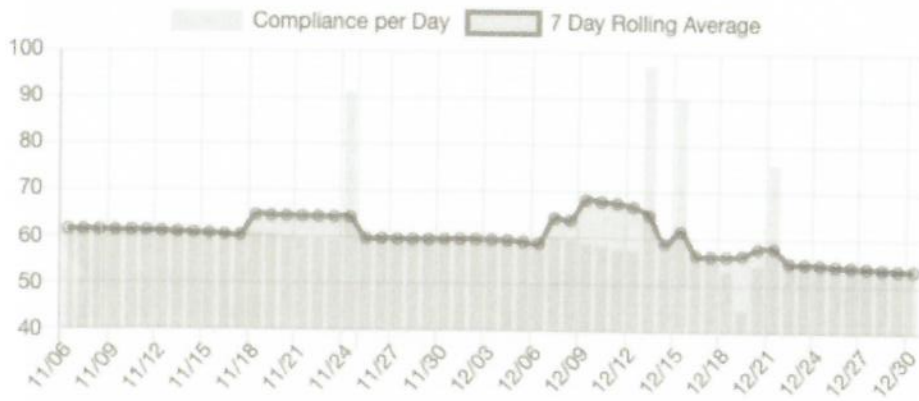

2021

Non-Compliant Kernels

307,544 (67%)

Kernel Version Non-Compliance per Day and 7 Day Moving Average

Non-Compliant Operating Systems

70,056 (15%)

Operating System Version Non-Compliance per Day and 7 Day Moving Average

Kernel Compliance Overview (No Exceptions)

Non Compliant 67% (307544) Compliant 33% (151130)

OS Compliance Overview (No Exceptions)

Non Compliant 15% (70056) Compliant 85% (388503)

2020

Non-Compliant Kernels

186,372 (53%)

Kernel Version Compliance per Day and 7 Day Moving Average

Non-Compliant Operating Systems

41,443 (12%)

Operating System Version Compliance per Day and 7 Day Moving Average

Kernel Compliance Overview (No Exceptions)