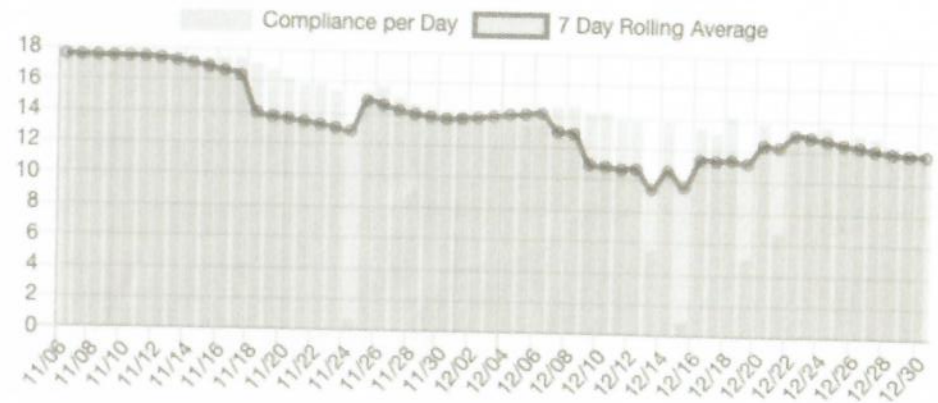

186,372 (53%)

Kernel Version Compliance per Day and 7 Day Moving Average

Non-Compliant Operating Systems

41,443 (12%)

Operating System Version Compliance per Day and 7 Day Moving Average

Kernel Compliance Overview (No Exceptions)

Non Compliant 53% (186372) Compliant 47% (162882)

OS Compliance Overview (No Exceptions)

Non Compliant 12% (41443) Compliant 88% (307807)