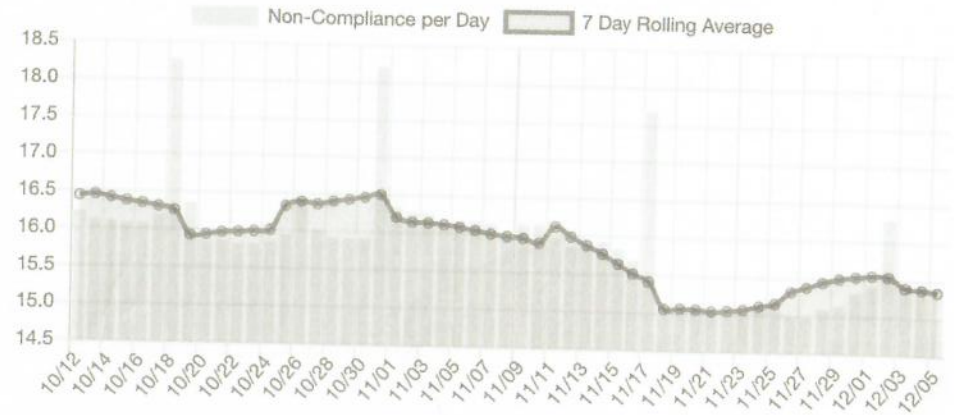

2021

Non-Compliant Kernels

307,544 (67%)

Kernel Version Non-Compliance per Day and 7 Day Moving Average

Non-Compliant Operating Systems

70,056 (15%)

Operating System Version Non-Compliance per Day and 7 Day Moving Average

Kernel Compliance Overview (No Exceptions)

Non Compliant 67% (307544) Compliant 33% (151130)

OS Compliance Overview (No Exceptions)

Non Compliant 15% (70056) Compliant 85% (388503)

2020

Non-Compliant Kernels