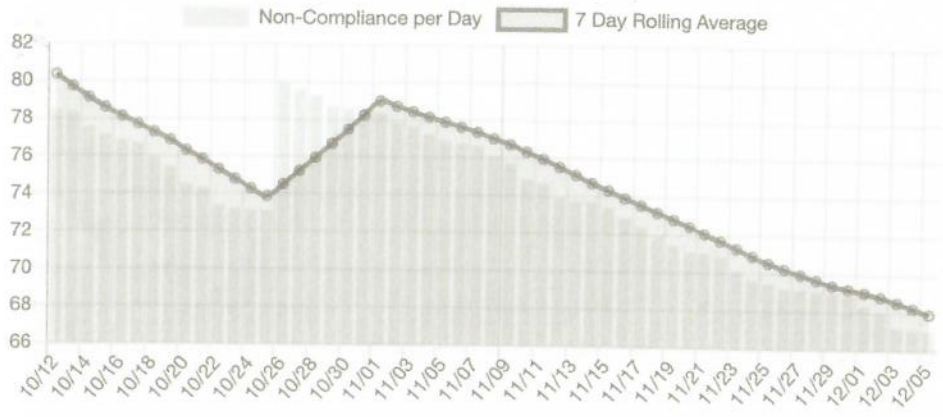

2021

Non-Compliant Kernels

307,544 (67%)

Kernel Version Non-Compliance per Day and 7 Day Moving Average

Non-Compliant Operating Systems

70,056 (15%)

Operating System Version Non-Compliance per Day and 7 Day Moving Average

Kernel Compliance Overview (No Exceptions)

Non Compliant 67% (307544) Compliant 33% (151130)

OS Compliance Overview (No Exceptions)

Non Compliant 15% (70056) Compliant 85% (388503)

2020

Non-Compliant Kernels