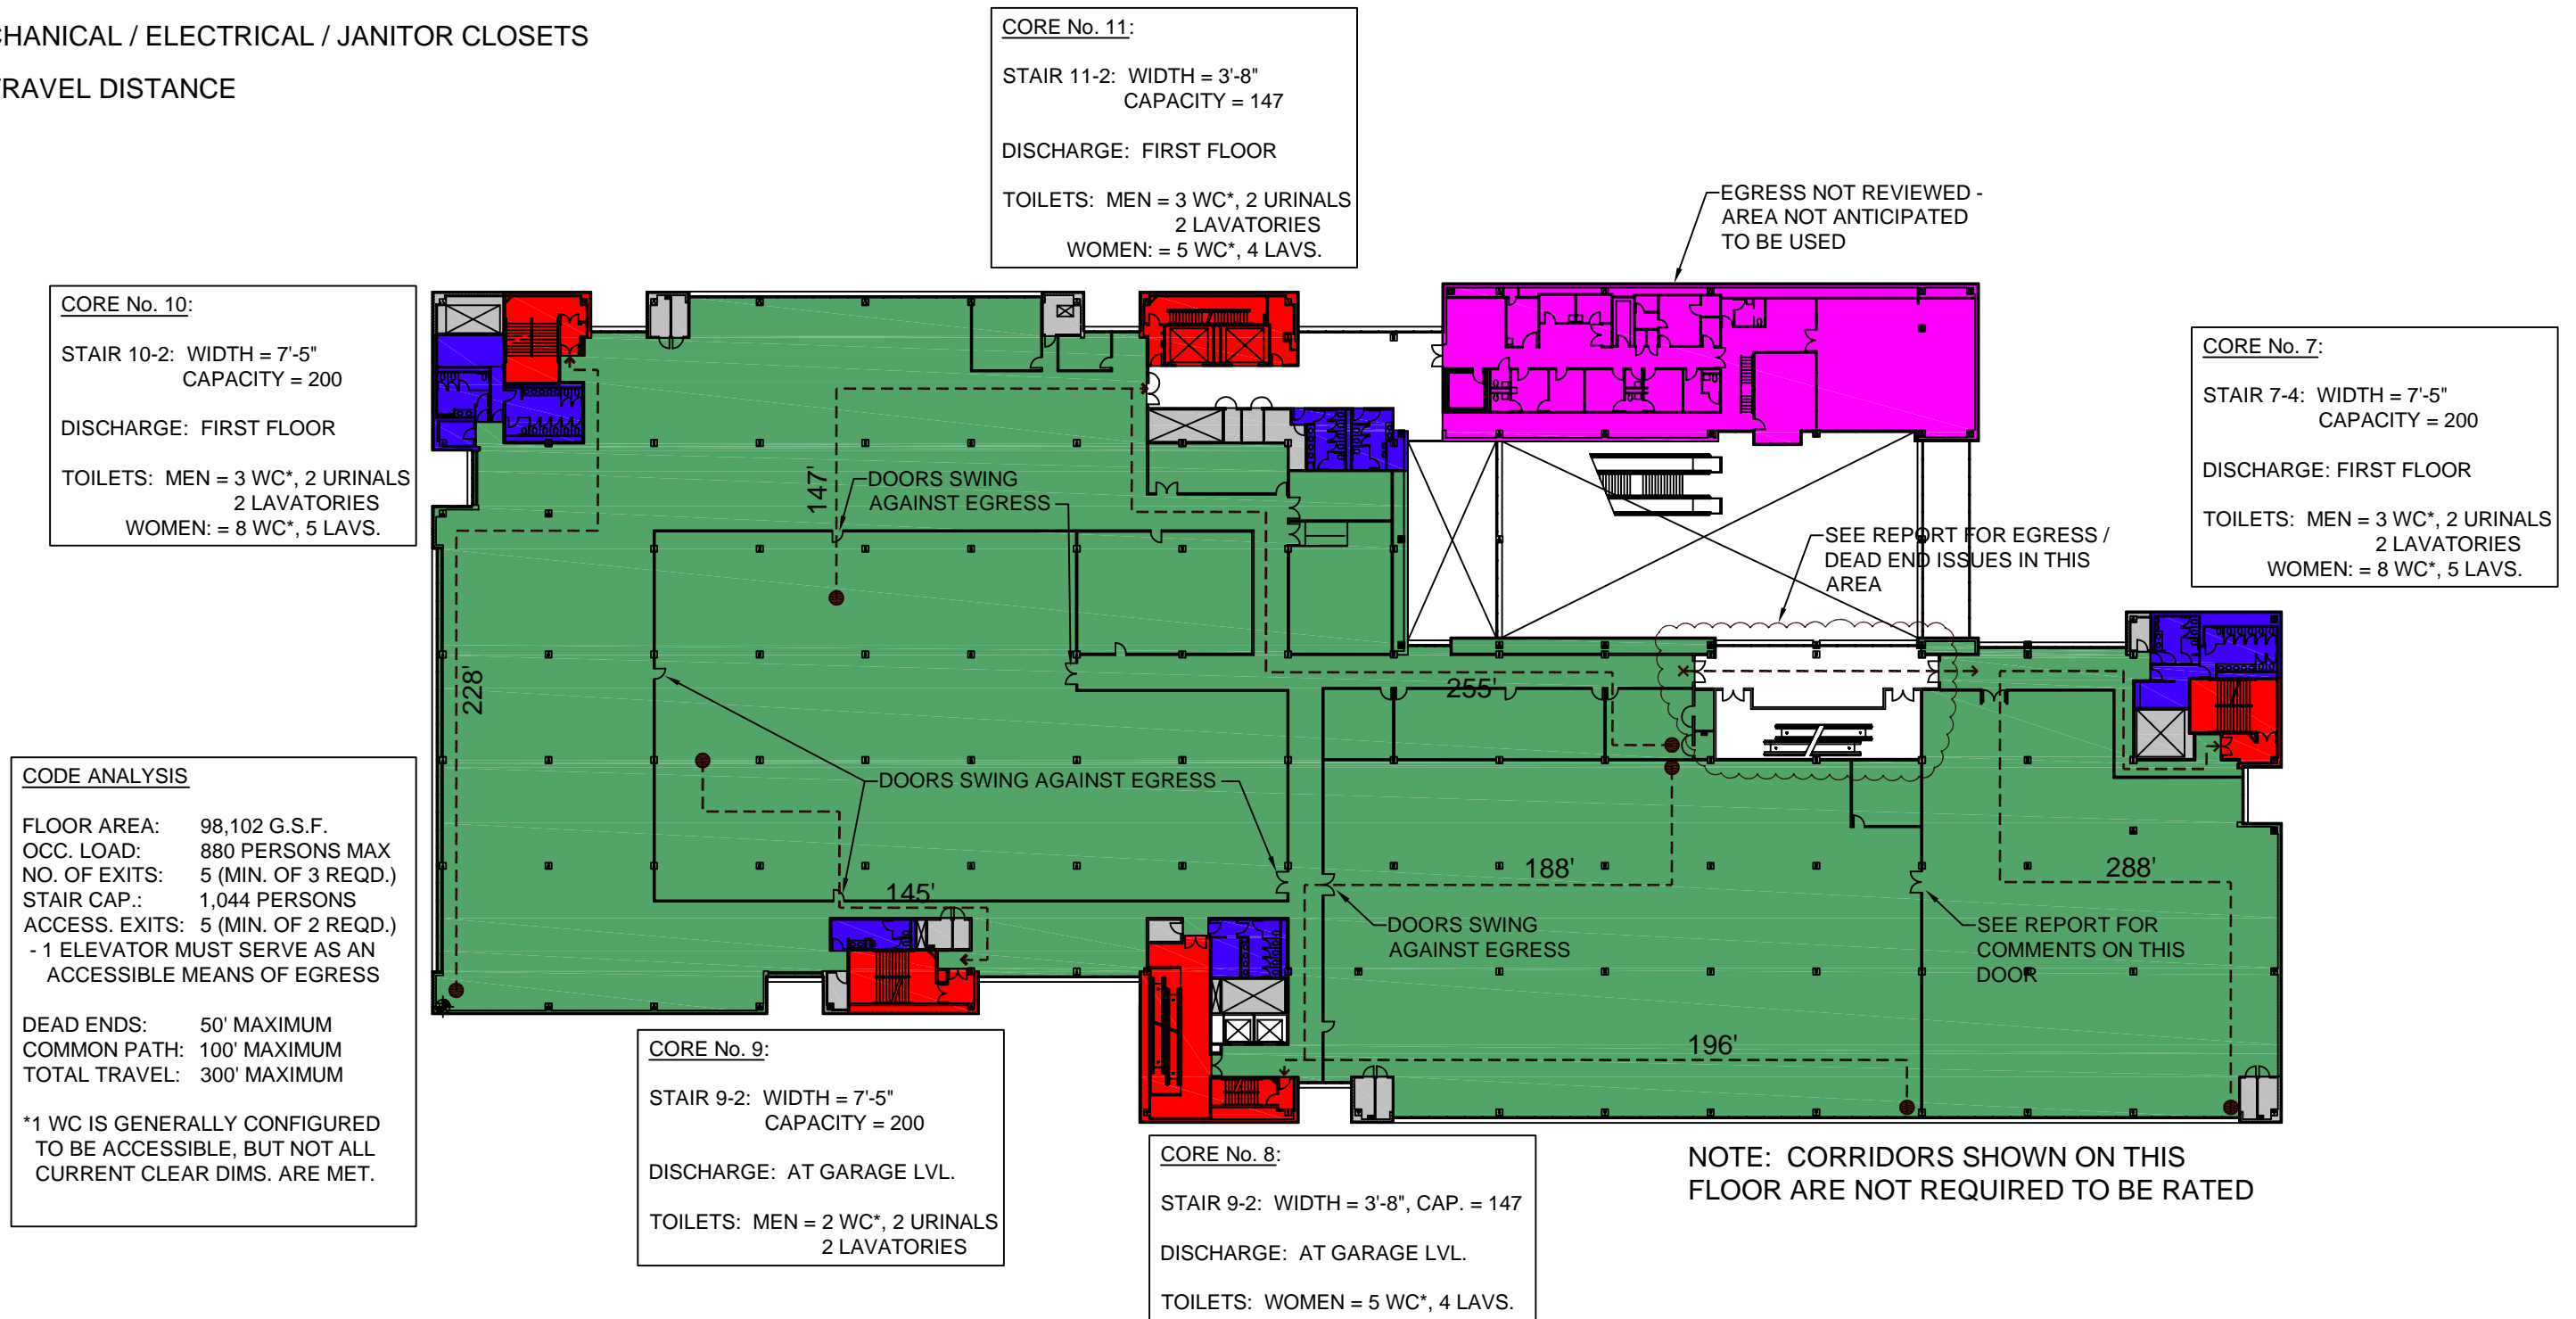

- BUSINESS OCCUPANCY
- ASSEMBLY A-2 (CAFETERIA)
- FOOD SERVICE PREP / SERVERY
- OTHER OCCUPANCY / OUT OF SCOPE
- TOILET ROOMS
- FIRE STAIRS / RATED ENCLOSURES
- MECHANICAL / ELECTRICAL / JANITOR CLOSETS

XXX' → = TRAVEL DISTANCE

NOTE: CORRIDORS SHOWN ON THIS FLOOR ARE NOT REQUIRED TO BE RATED

2ND FLOOR CODE ANALYSIS PLAN