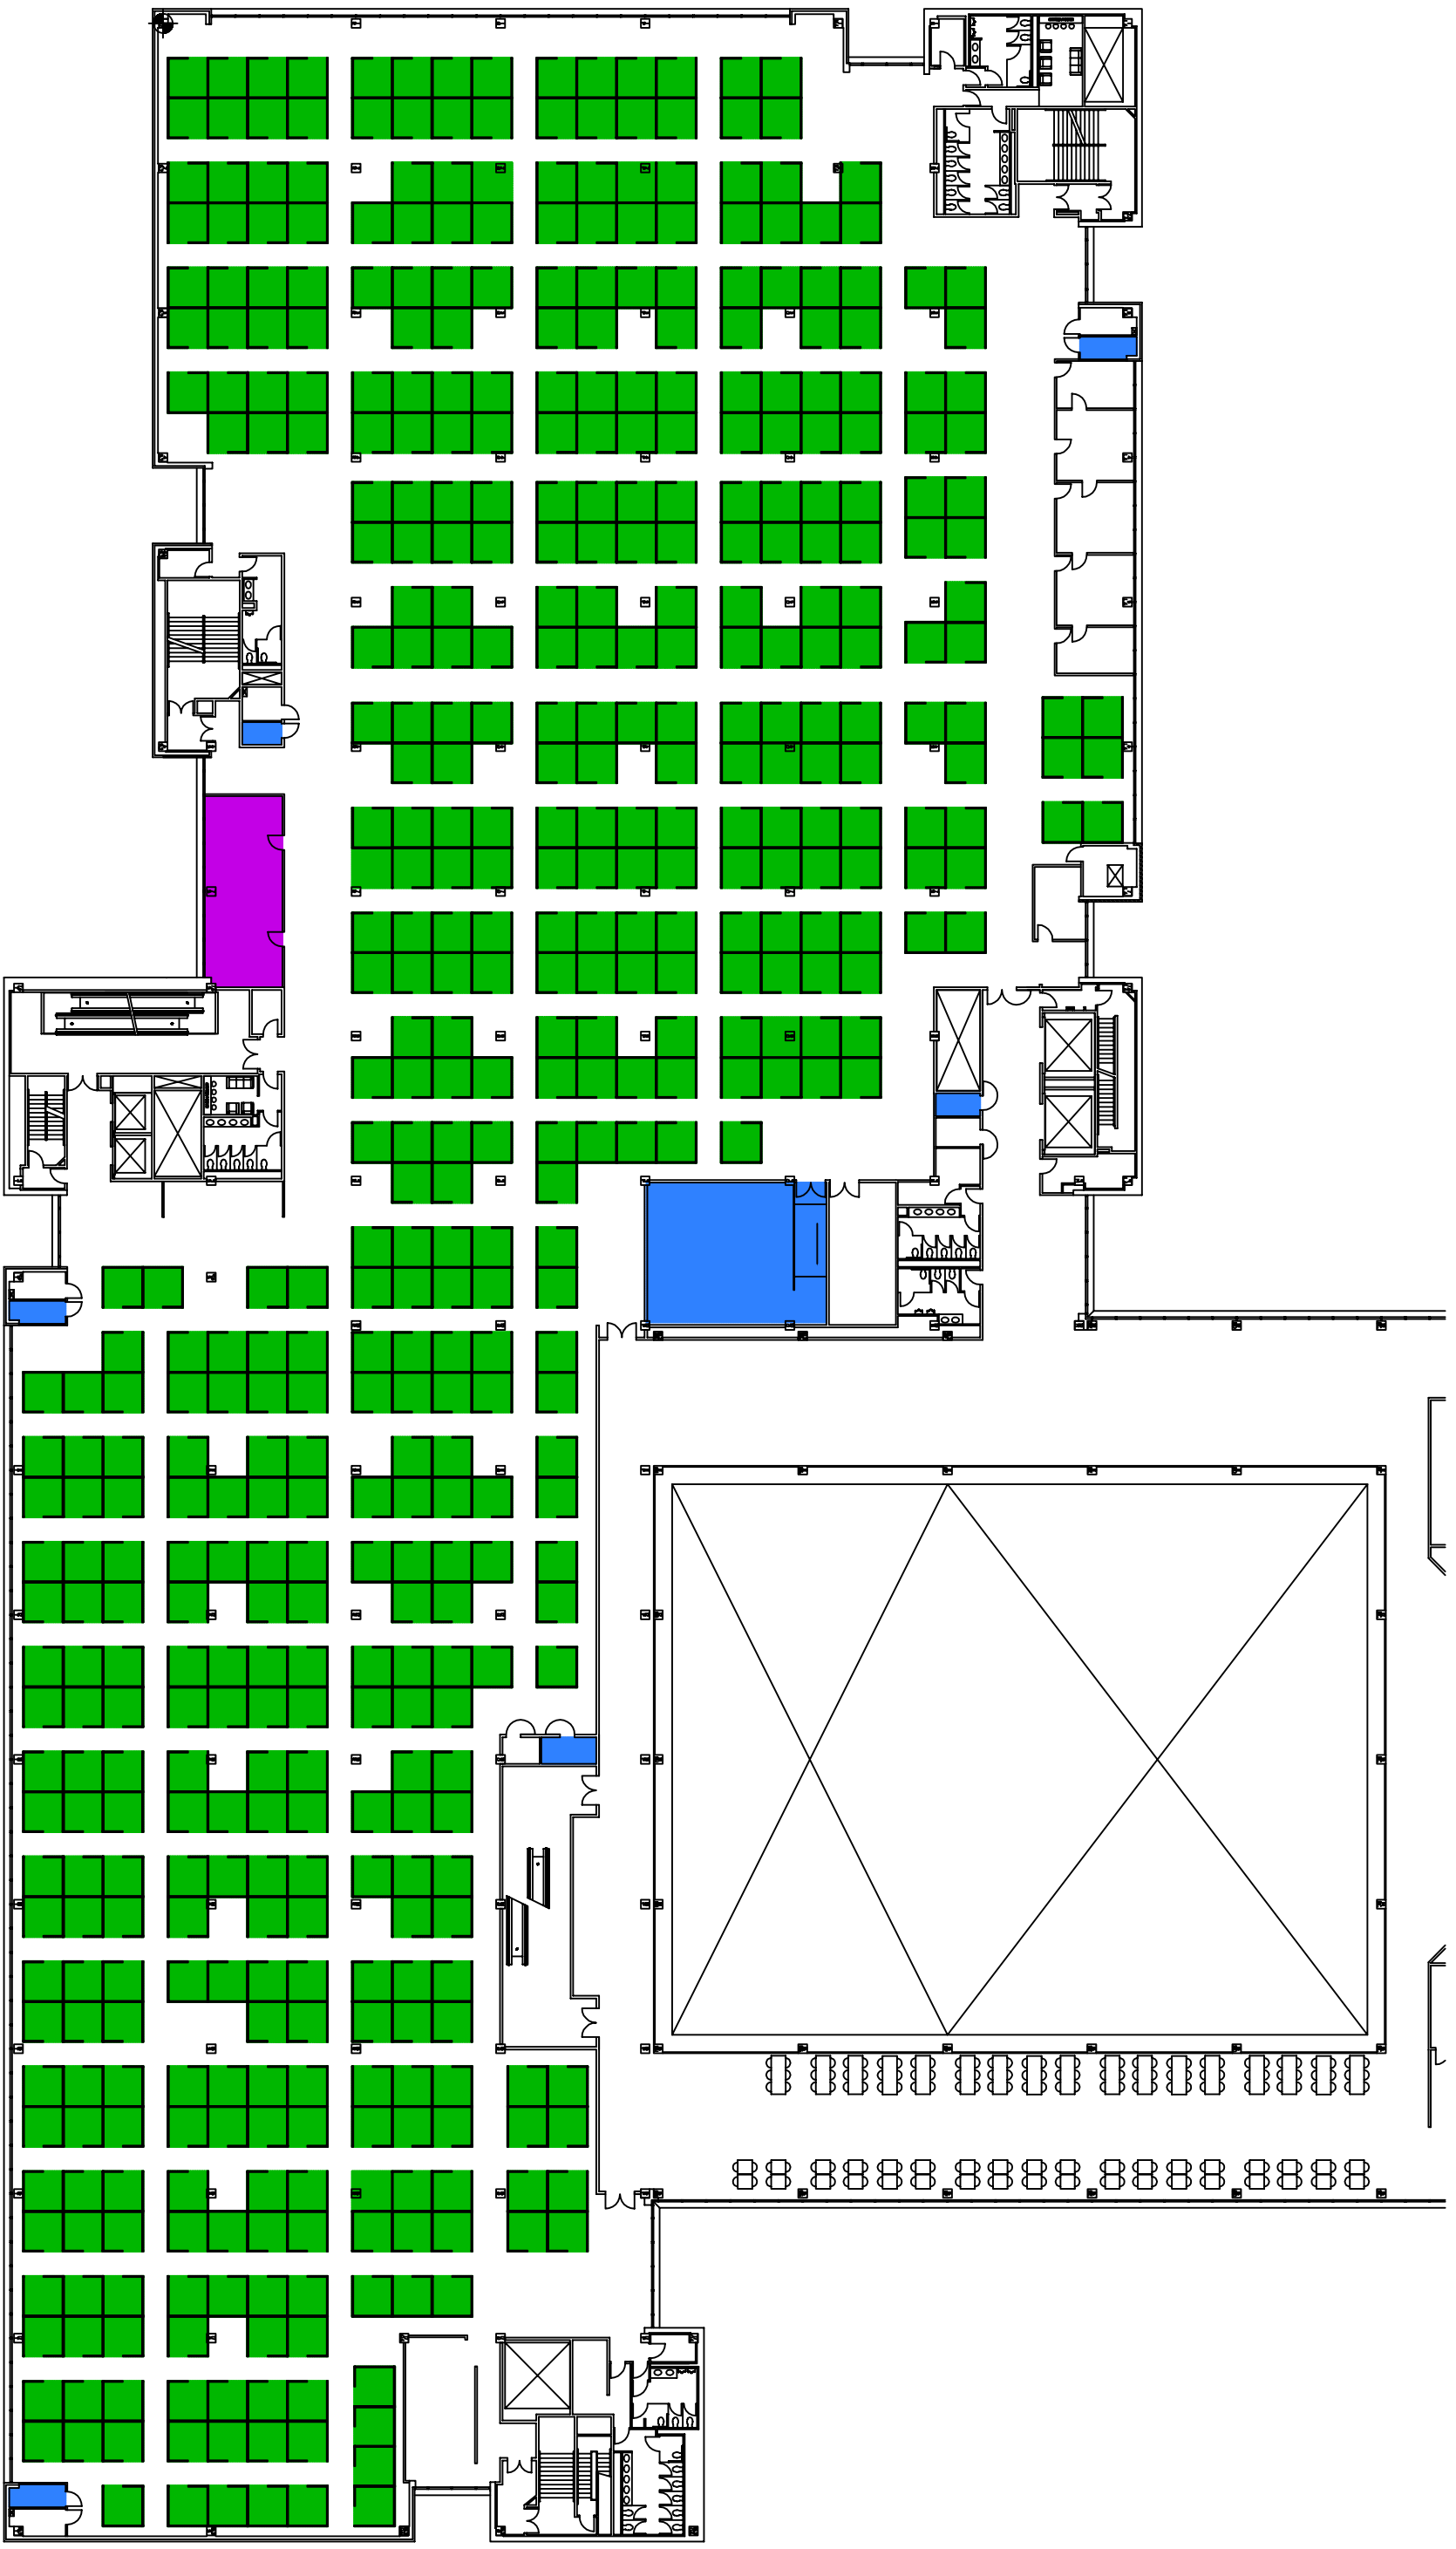

SEATS (522 8X8 WORKSTATIONS)

POSSIBLE CLASSROOM

DATA ROOMS

4TH FLOOR SCENARIO 2 LAYOUT