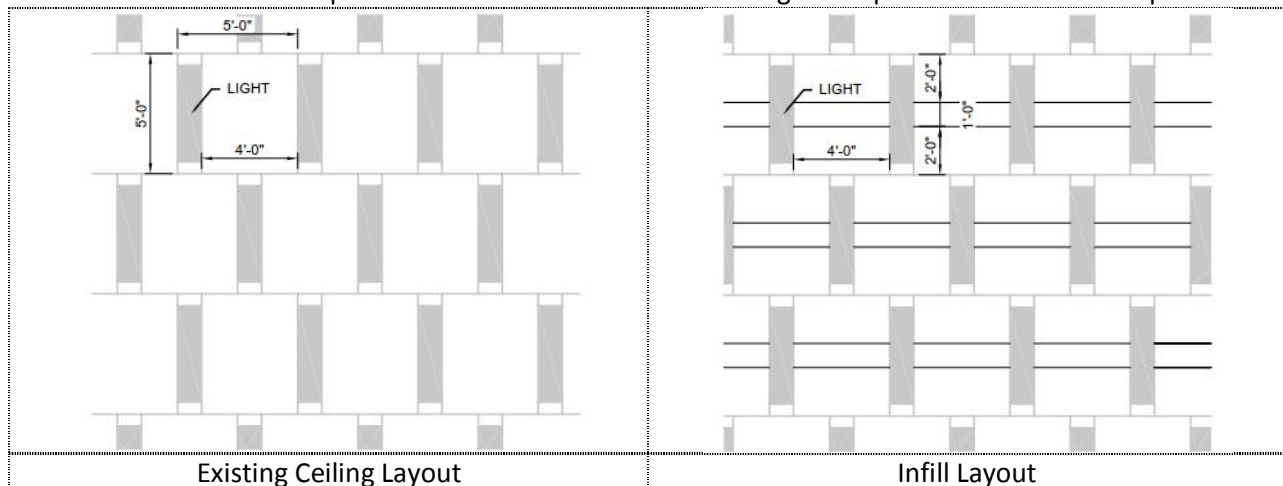

As noted previously, some of the walls are faced with a plastic laminate wall covering that is chipped and damaged in some areas. This damage is not easy to repair so WR&A proposes the following solutions:

- Replace panels that have multiple areas of damage and clean plastic laminate surface of panels to remain. Provide 1x prefinished wall strips at all wall panel seams to hide chipped wall edges.
- Cover all plastic laminate covered wall surfaces with ¼" thick gypsum wall panels, prepare seams and paint entire wall surface.

The existing ceiling as noted previously is in poor condition. The grid is typically 5-foot x 5-foot with a 1-foot x 4-foot linear light fixture. The panels are fabric covered and have collected years of dust and dirt which cannot be easily cleaned. WR&A recommends replacing the ceiling tiles with new. The grid is in fair condition but given its odd dimension, replacement panels may need to be custom cut. An alternative to custom cut panels would be to add intermediate grids to provide standard sized panels:

Existing Ceiling Layout

Infill Layout