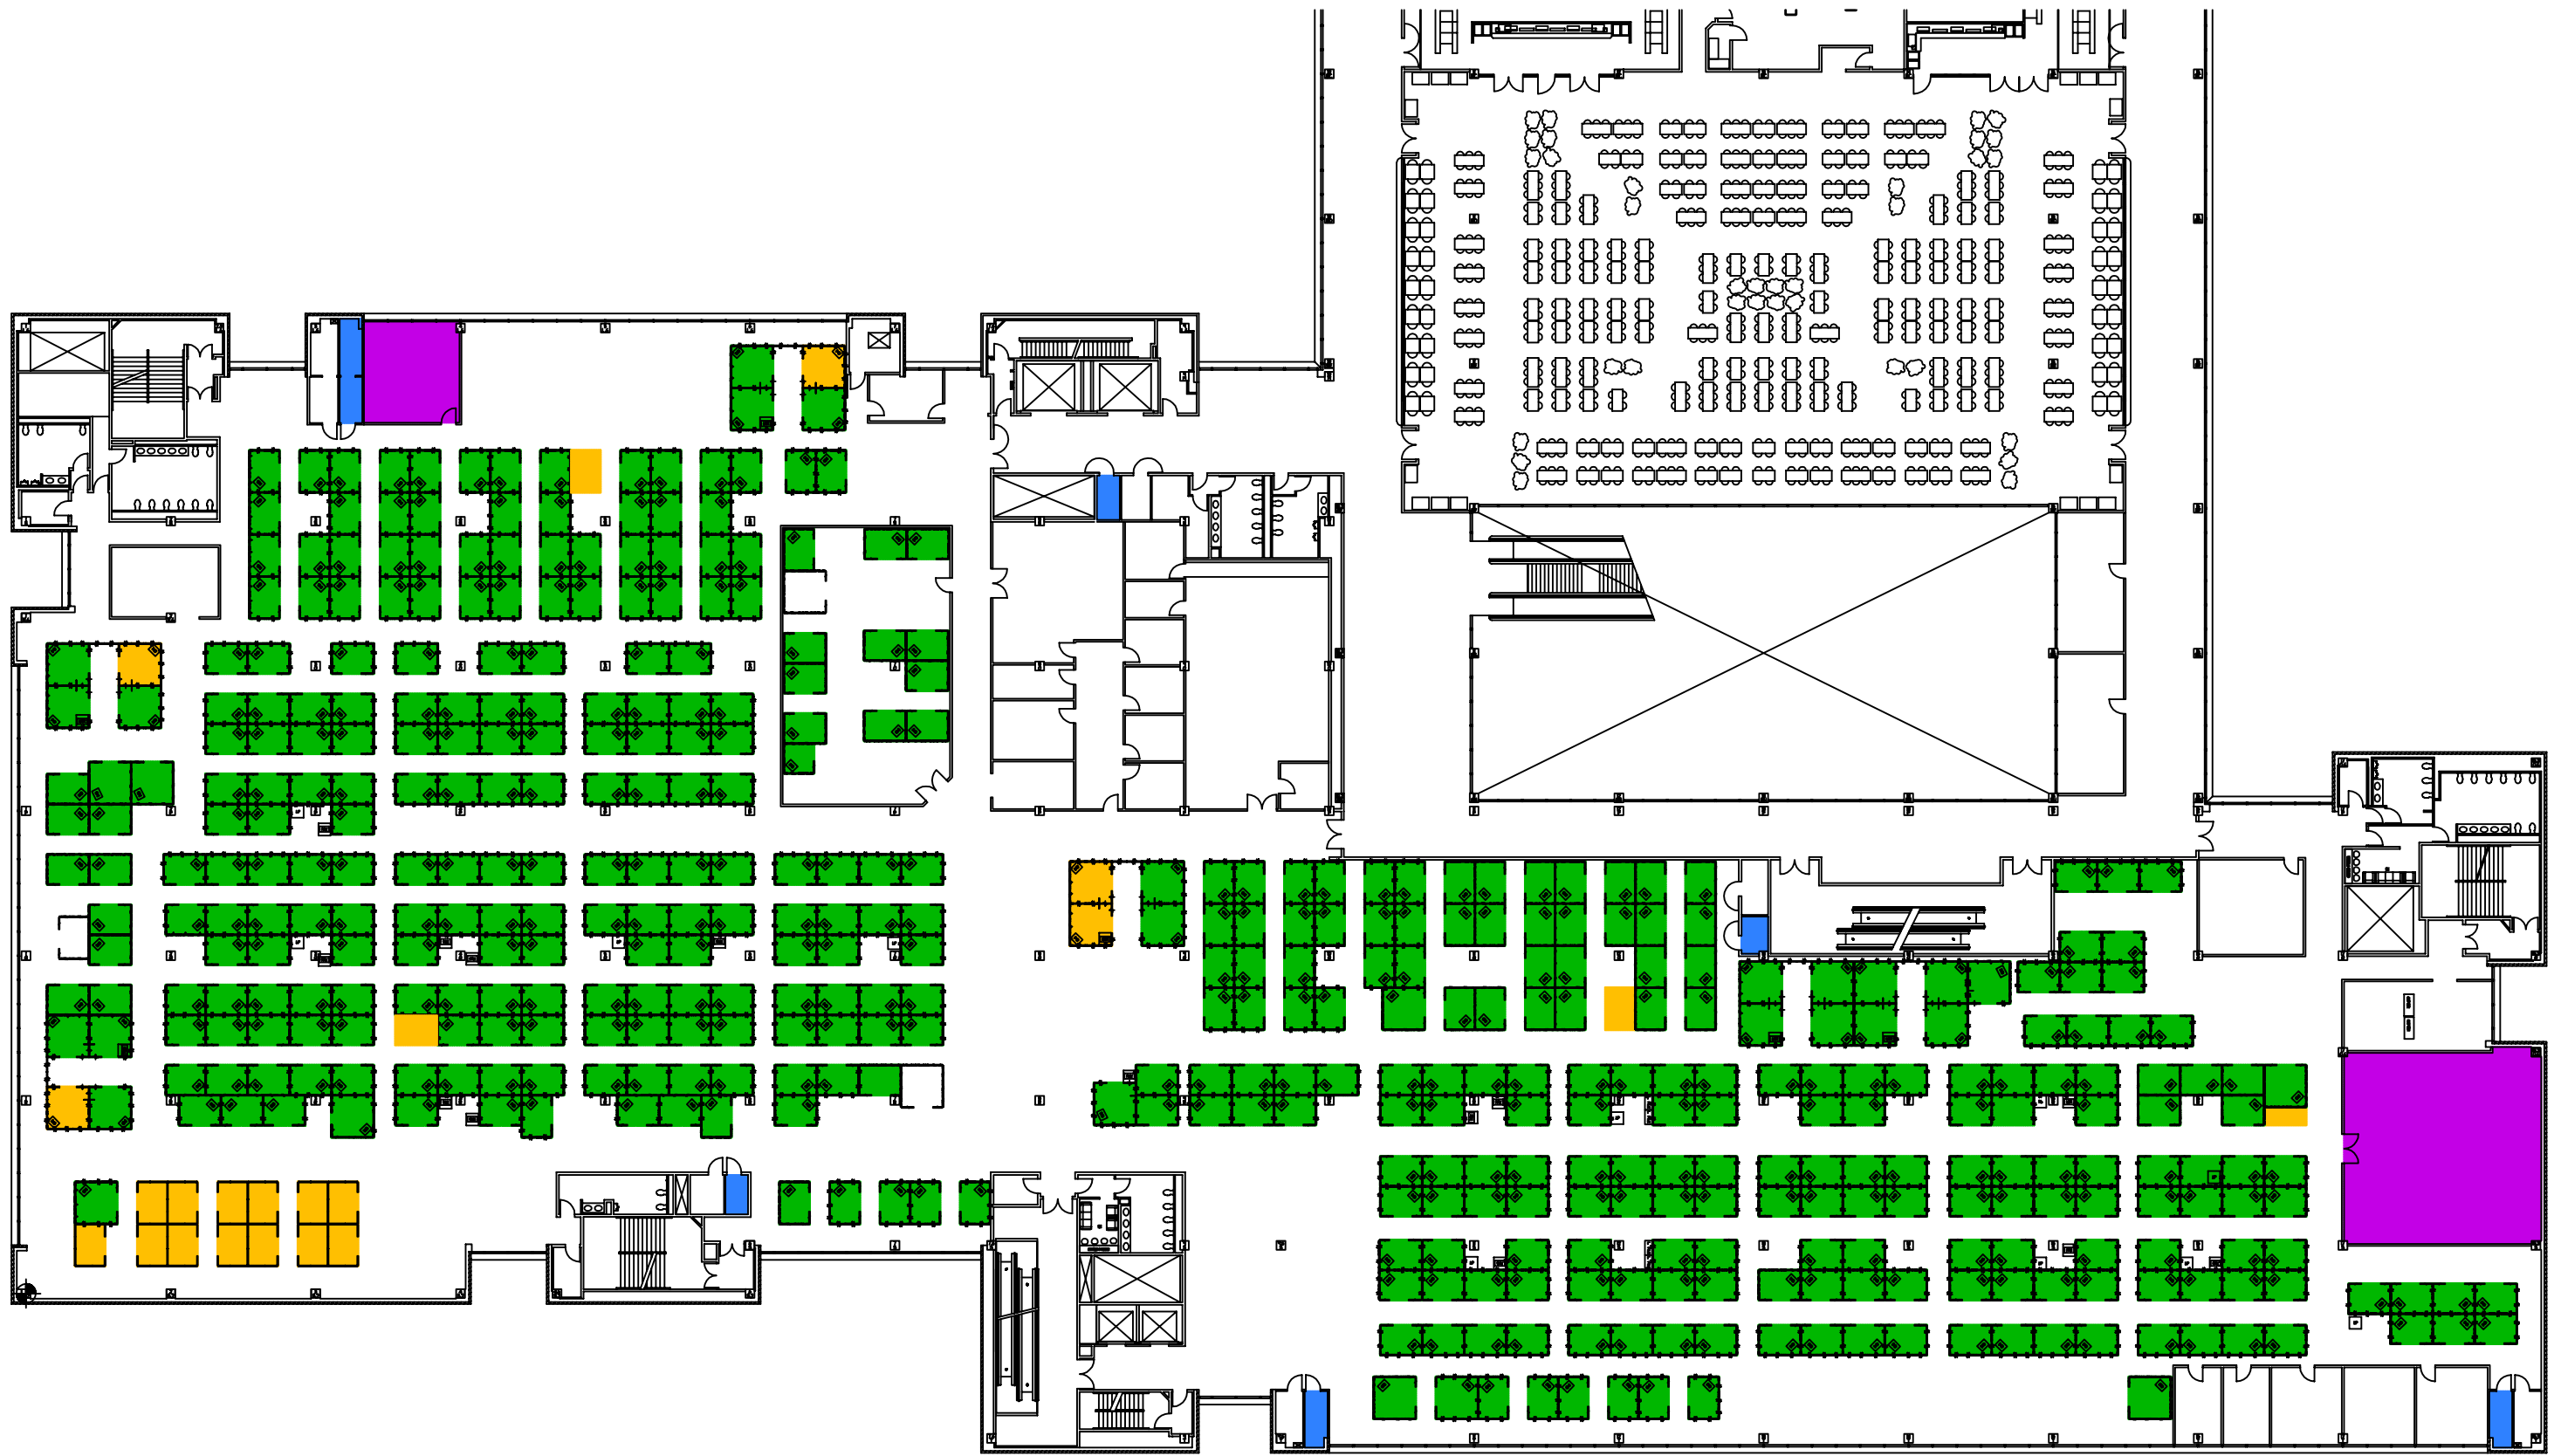

2ND FLOOR ORIGINAL SSA LAYOUT

- EXISTING SSA SEAT (461)
- POSSIBLE ADDITIONAL SEAT (22+/-)
- POSSIBLE CLASSROOM
- DATA ROOMS