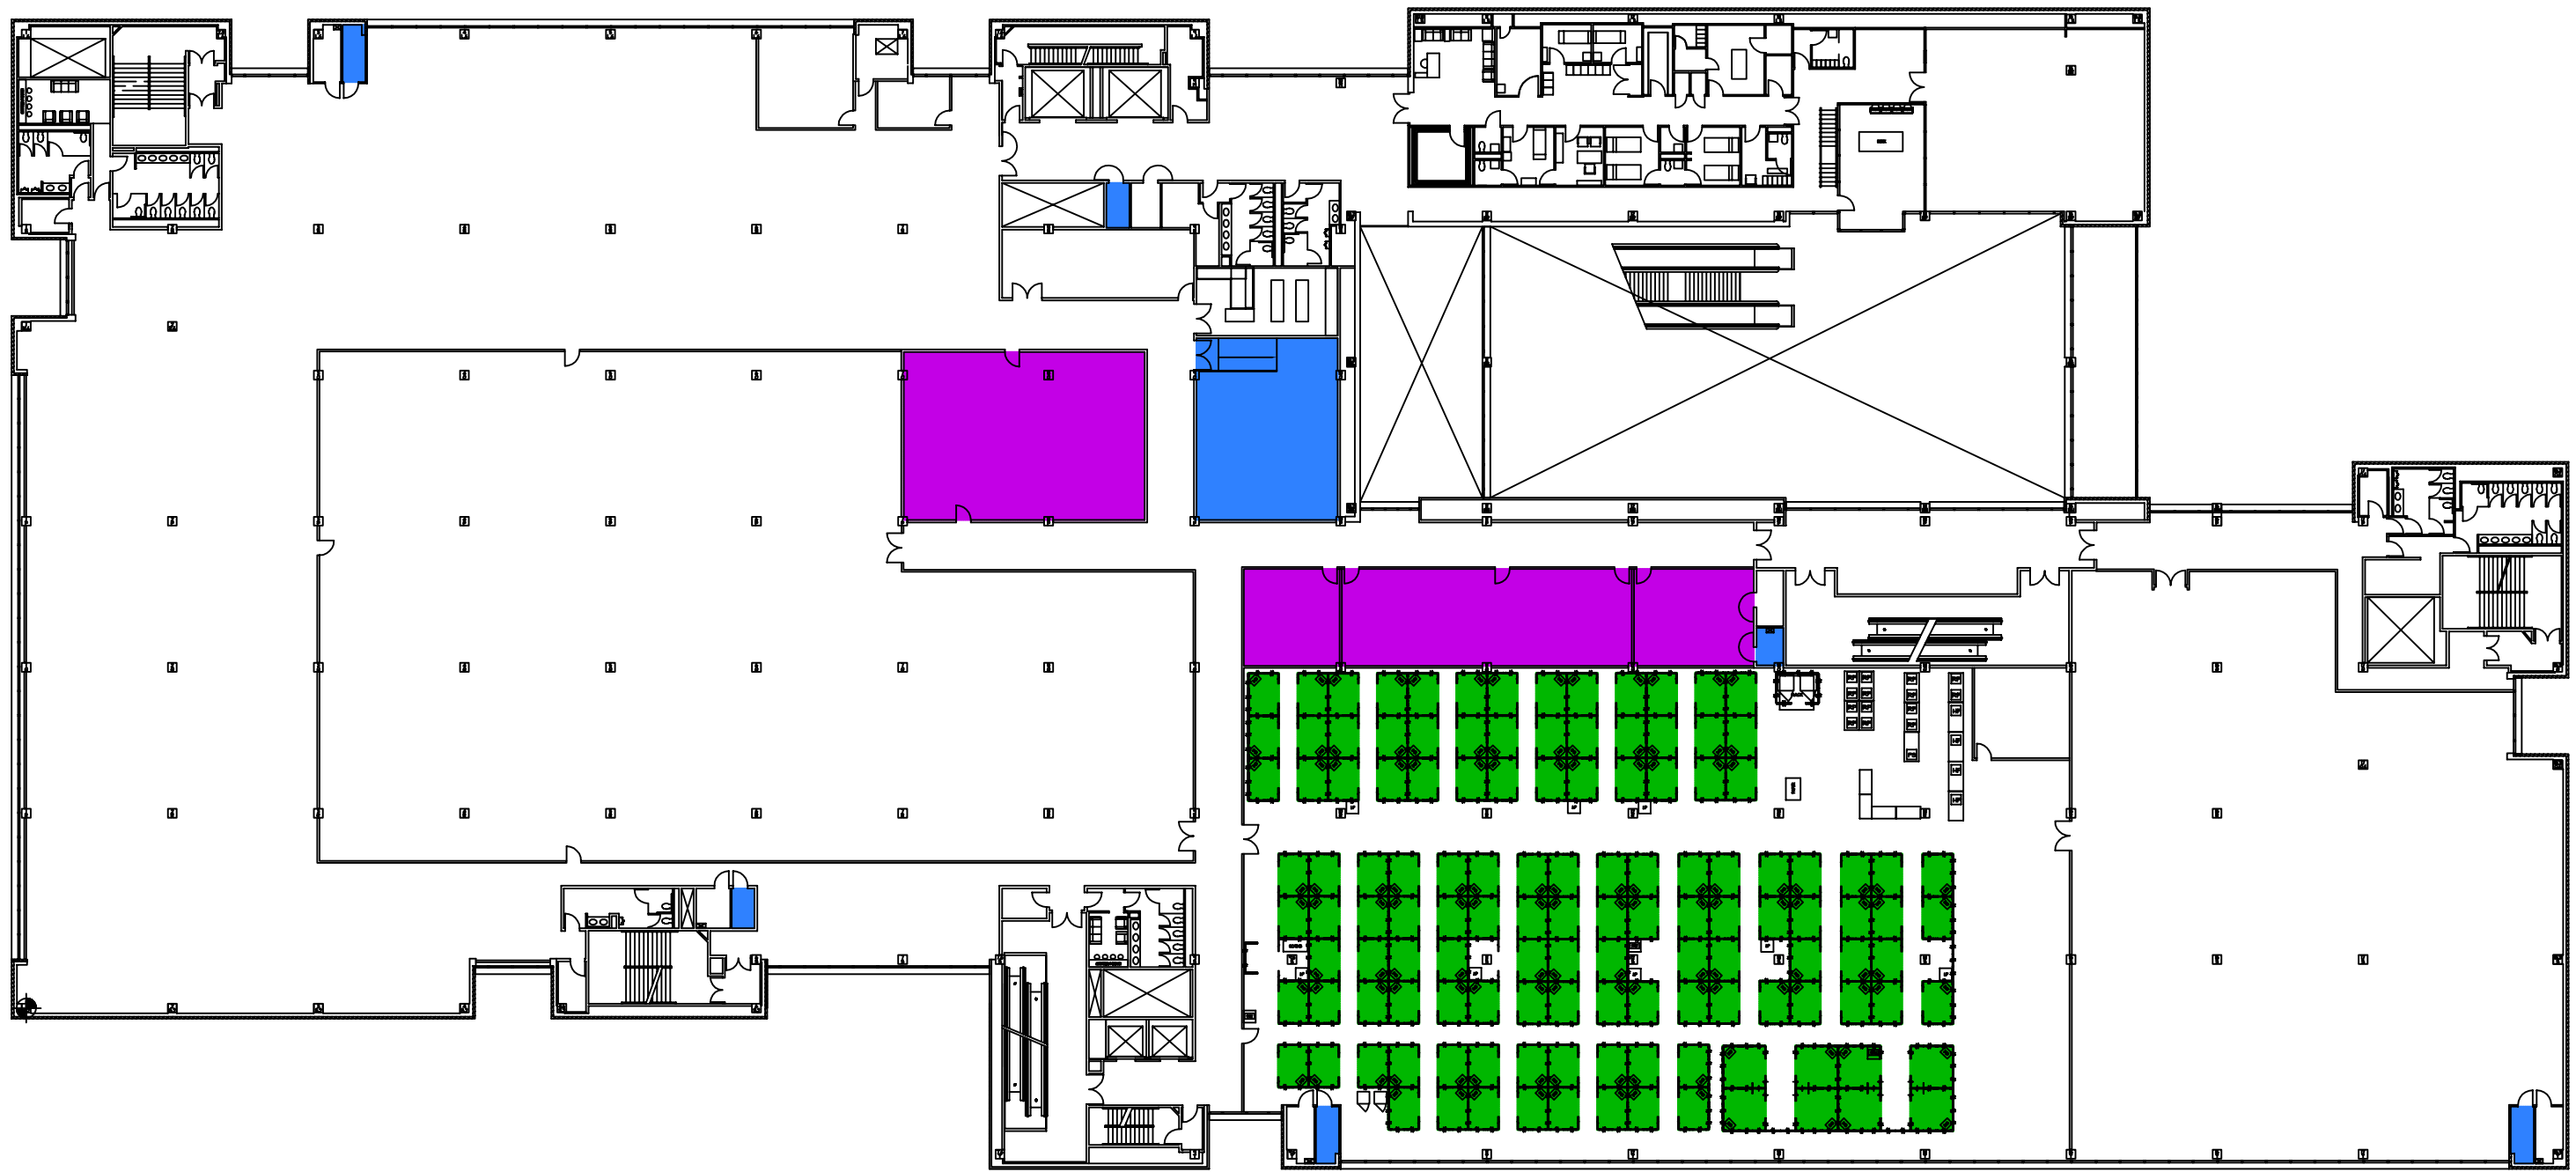

1ST FLOOR ORIGINAL SSA LAYOUT

- EXISTING SSA SEAT (129)
- POSSIBLE ADDITIONAL SEAT (0)
- POSSIBLE CLASSROOM
- DATA ROOMS