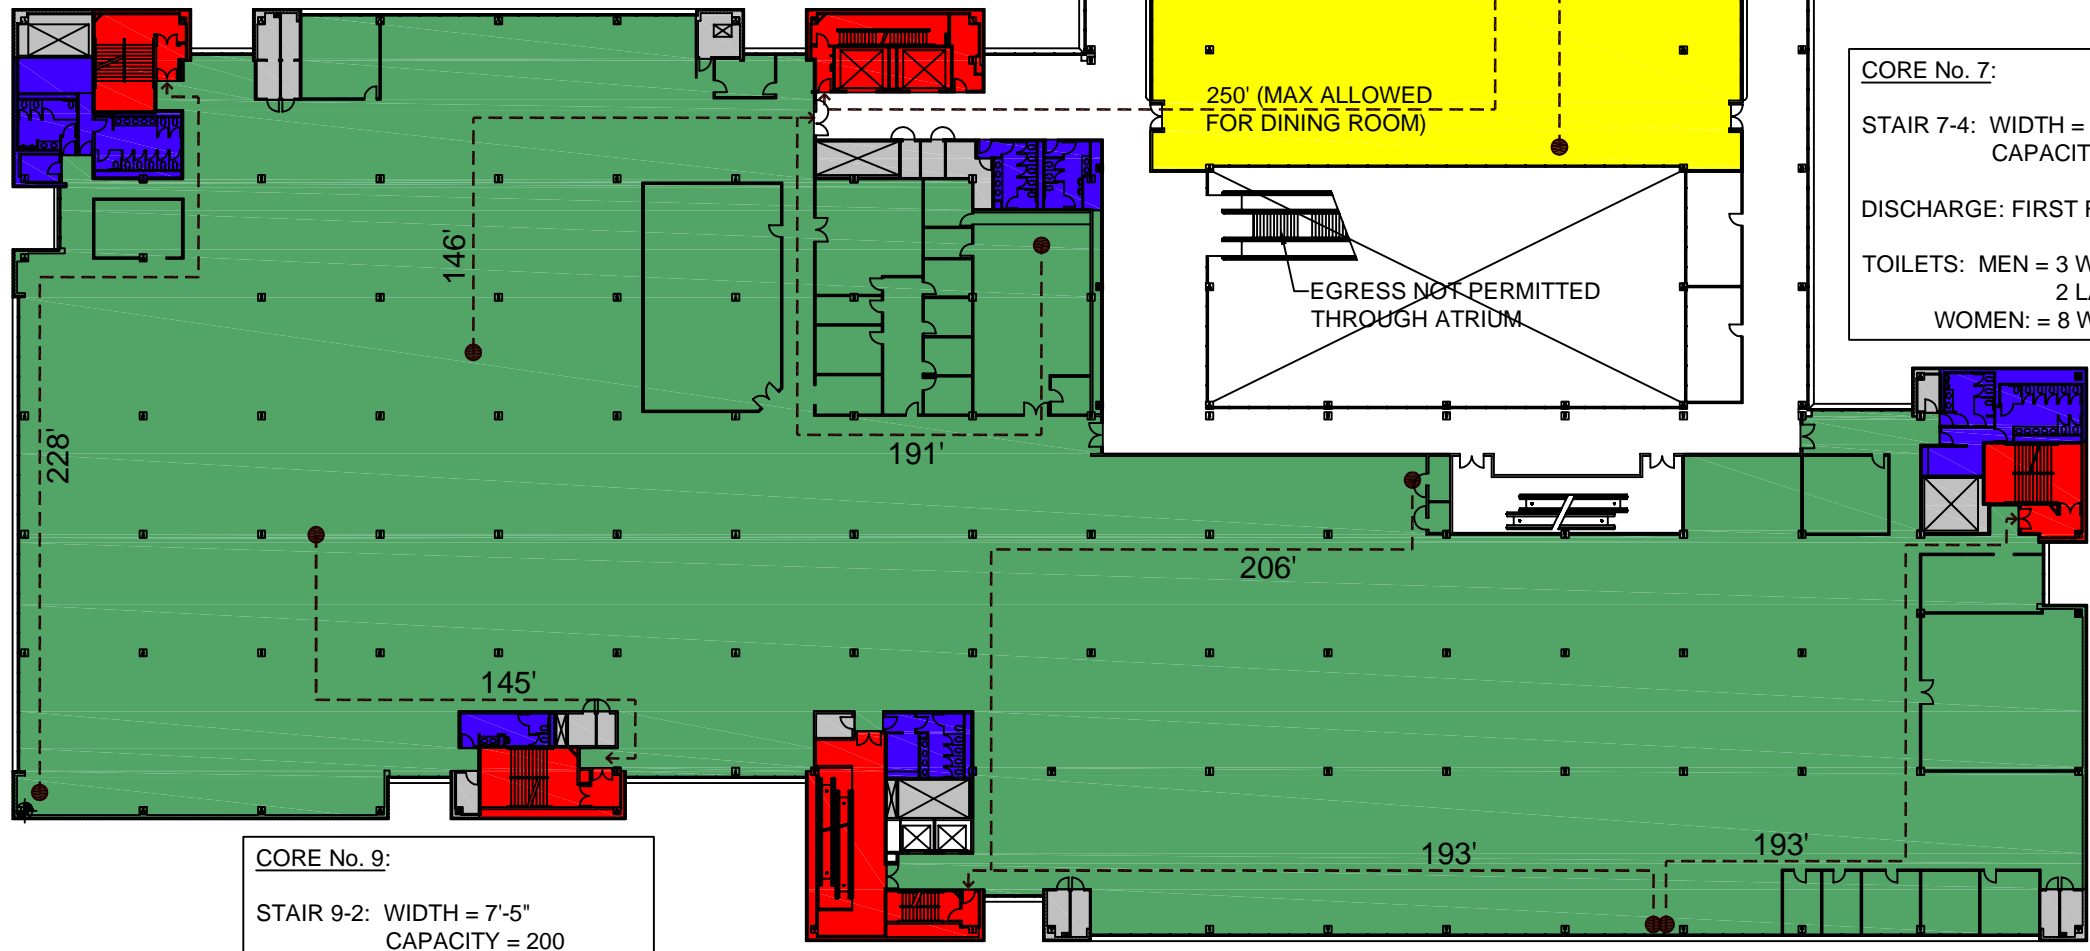

CODE ANALYSIS

FLOOR AREA: 131,061 G.S.F.
OCC. LOAD: 1,999 PERSONS MAX
NO. OF EXITS: 7 (MIN. OF 4 REQD.)
STAIR CAP.: 1,241 PERSONS
ACCESS. EXITS: 7 (MIN. OF 2 REQD.)
- 1 ELEVATOR MUST SERVE AS AN ACCESSIBLE MEANS OF EGRESS

DEAD ENDS: 50' MAXIMUM
COMMON PATH: 100' MAXIMUM
TOTAL TRAVEL: 300' MAXIMUM
- 250' MAX. FROM ASSEMBLY

*1 WC IS GENERALLY CONFIGURED TO BE ACCESSIBLE, BUT NOT ALL CURRENT CLEAR DIMS. ARE MET.

CORE No. 9:
STAIR 9-2: WIDTH = 7'-5"
CAPACITY = 200
DISCHARGE: AT GARAGE LVL.
TOILETS: MEN = 2 WC*, 2 URINALS
2 LAVATORIES

CORE No. 8:
STAIR 9-2: WIDTH = 3'-8", CAP. = 147
DISCHARGE: AT GARAGE LVL.
TOILETS: WOMEN = 5 WC*, 4 LAVS.

3RD FLOOR CODE ANALYSIS PLAN