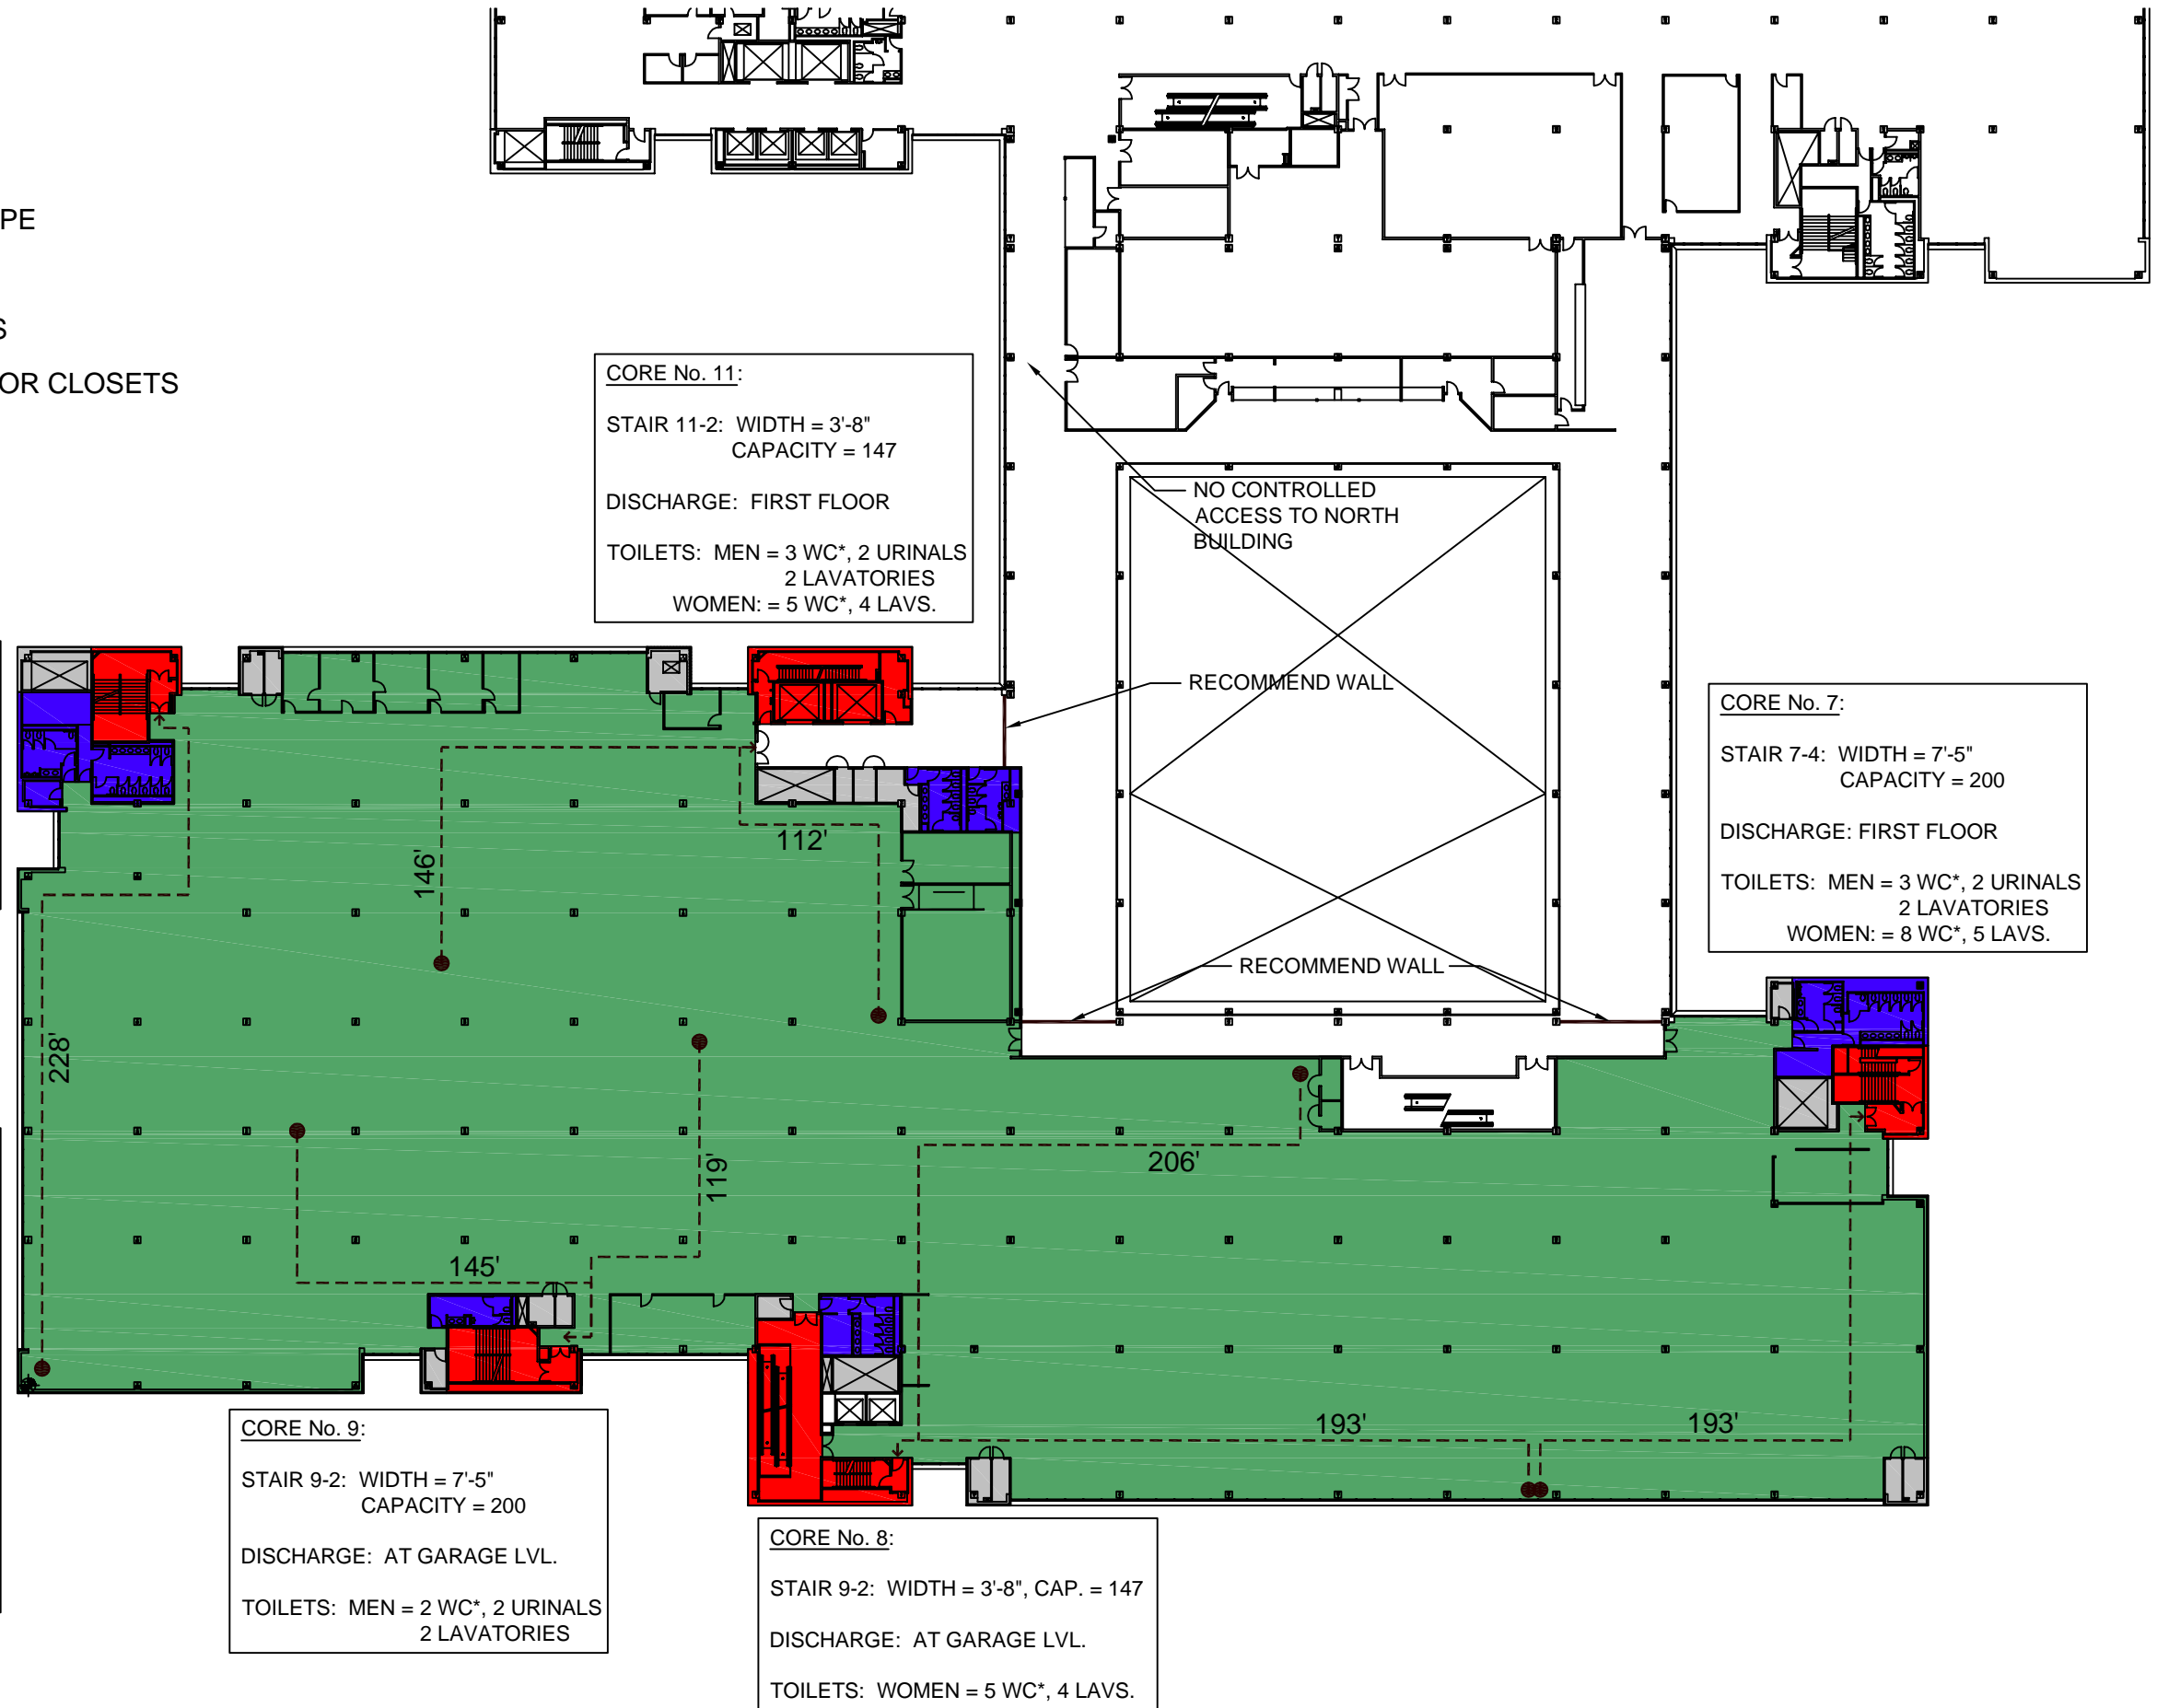

- BUSINESS OCCUPANCY
- ASSEMBLY A-2 (CAFETERIA)
- FOOD SERVICE PREP / SERVERY
- OTHER OCCUPANCY / OUT OF SCOPE
- TOILET ROOMS
- FIRE STAIRS / RATED ENCLOSURES
- MECHANICAL / ELECTRICAL / JANITOR CLOSETS

XXX' = TRAVEL DISTANCE
--->

CODE ANALYSIS

FLOOR AREA: 88,286 G.S.F.
OCC. LOAD: 802 PERSONS MAX
NO. OF EXITS: 5 (MIN. OF 3 REQD.)
STAIR CAP.: 894 PERSONS
ACCESS. EXITS: 5 (MIN. OF 2 REQD.)
- 1 ELEVATOR MUST SERVE AS AN ACCESSIBLE MEANS OF EGRESS

DEAD ENDS: 50' MAXIMUM
COMMON PATH: 100' MAXIMUM
TOTAL TRAVEL: 300' MAXIMUM

*1 WC IS GENERALLY CONFIGURED TO BE ACCESSIBLE, BUT NOT ALL CURRENT CLEAR DIMS. ARE MET.

4TH FLOOR CODE ANALYSIS PLAN