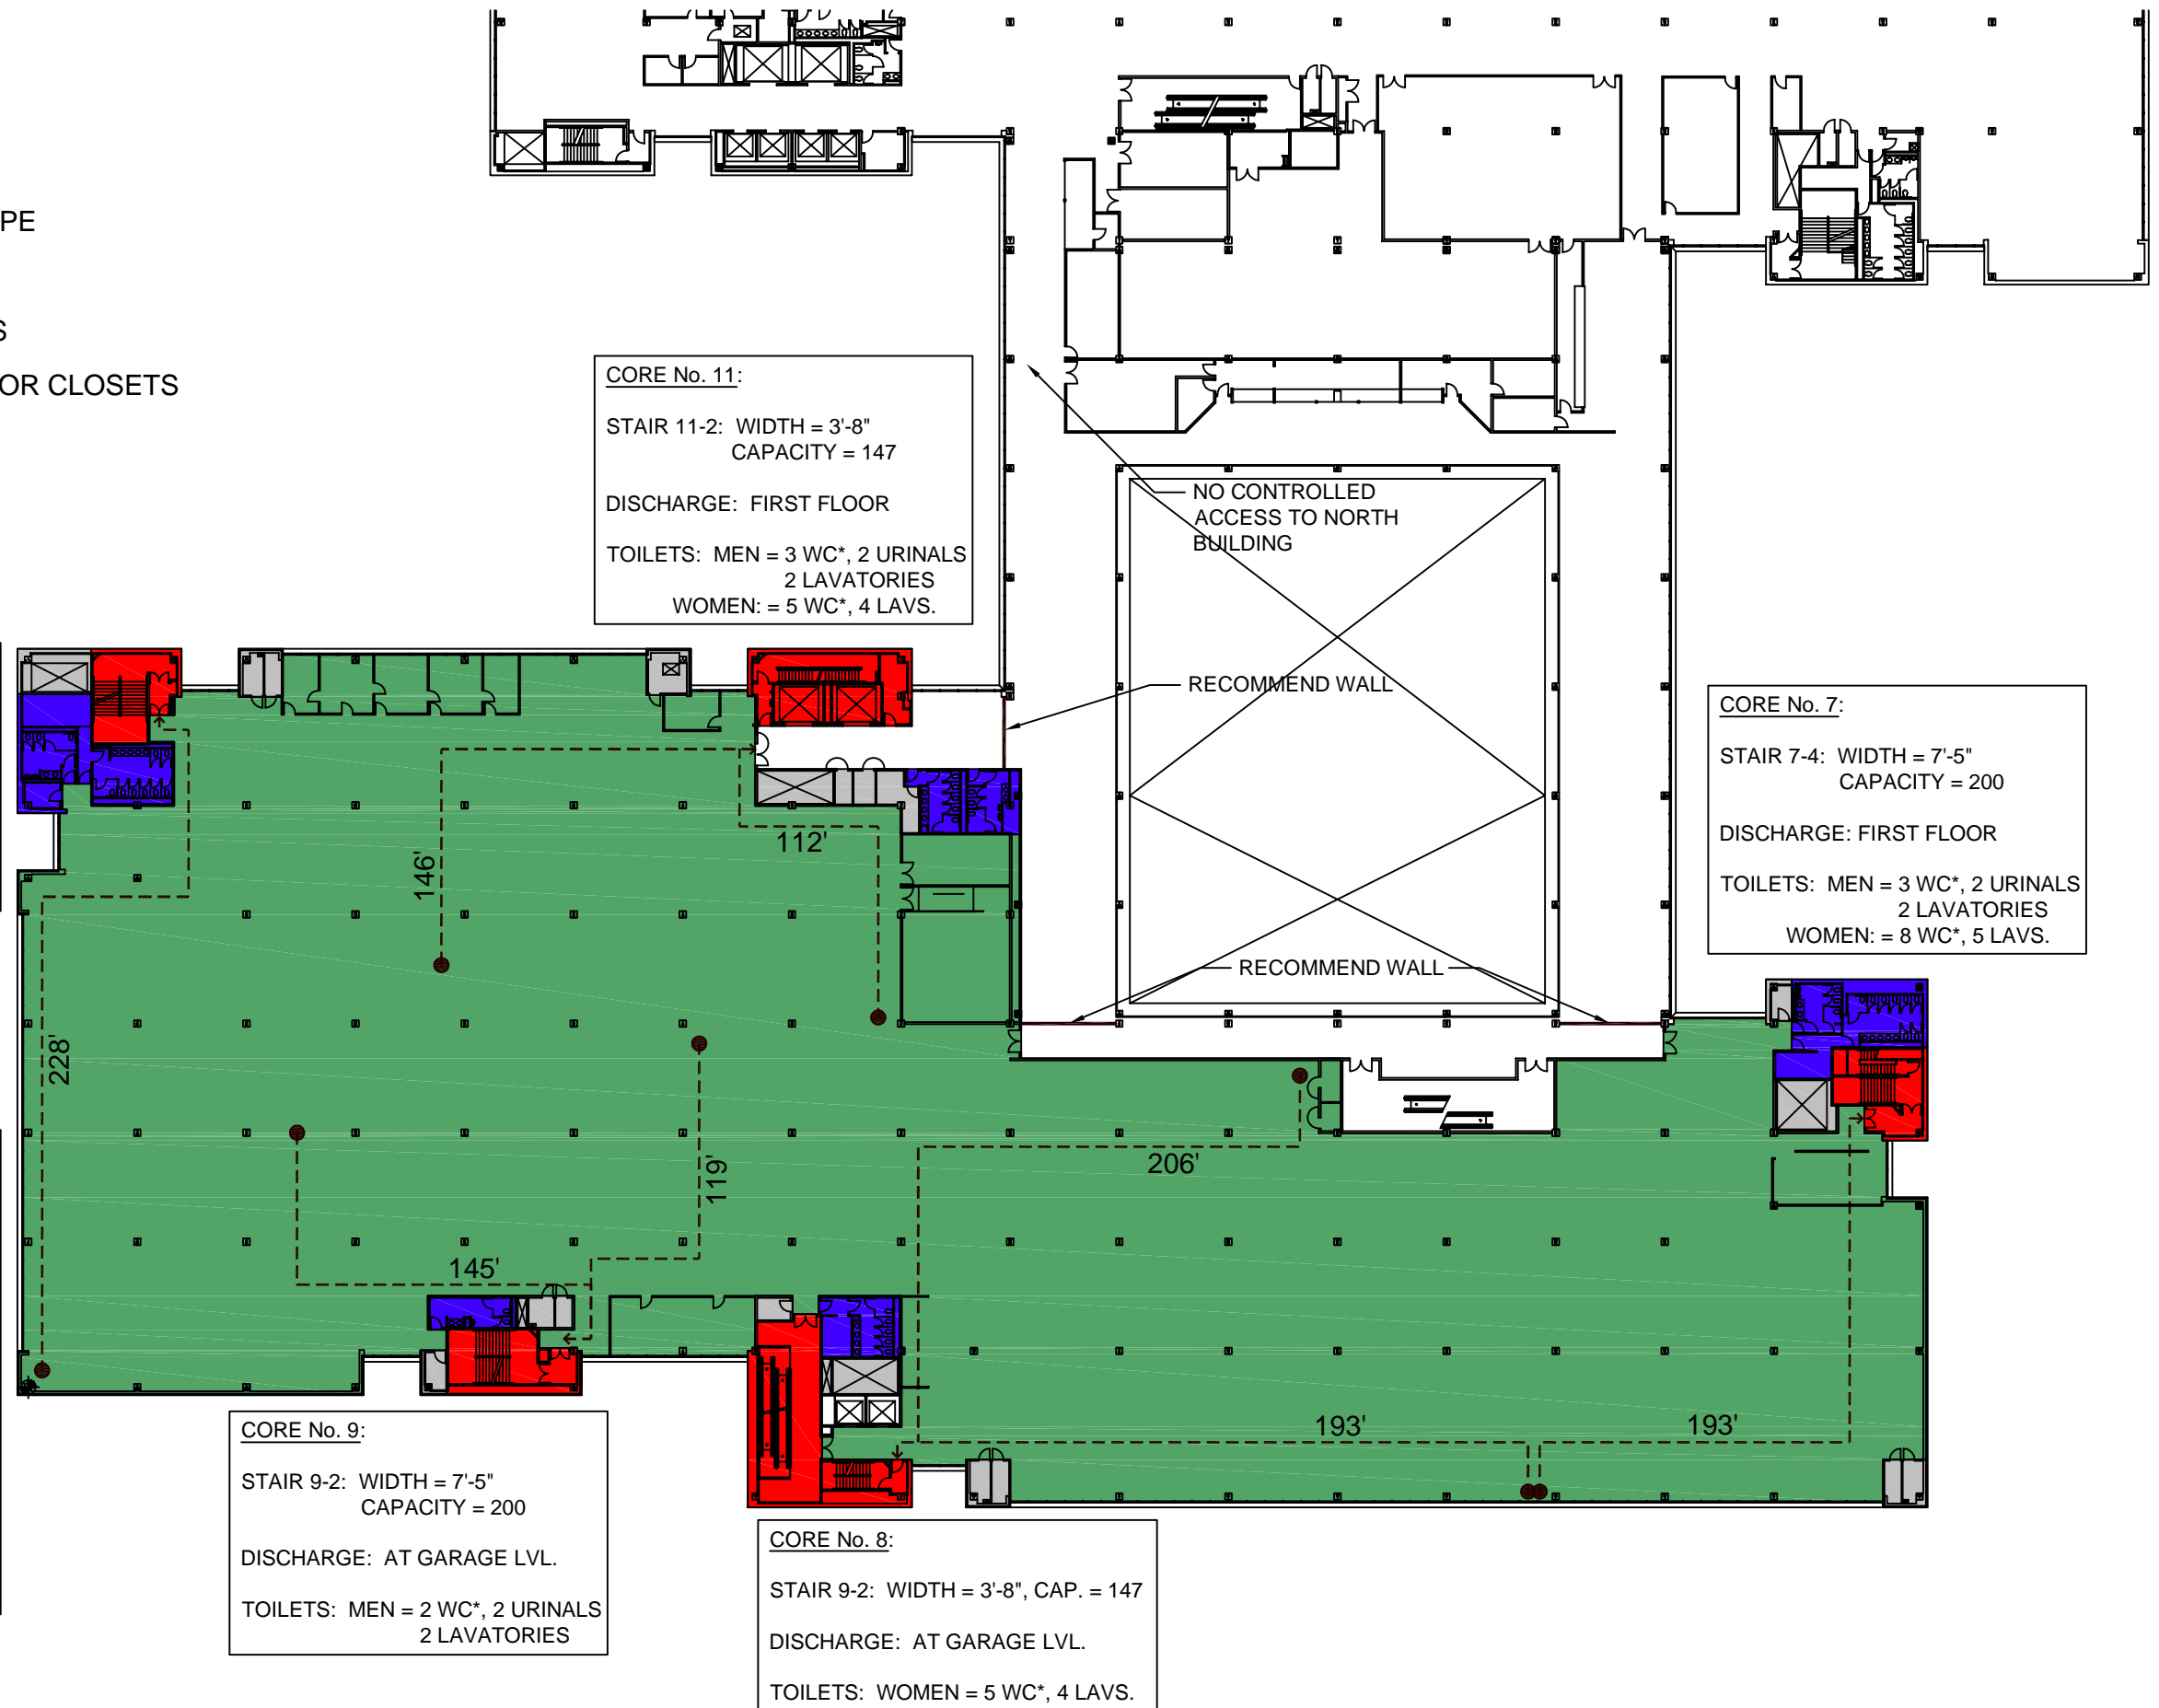

- BUSINESS OCCUPANCY
- ASSEMBLY A-2 (CAFETERIA)
- FOOD SERVICE PREP / SERVERY
- OTHER OCCUPANCY / OUT OF SCOPE
- TOILET ROOMS
- FIRE STAIRS / RATED ENCLOSURES
- MECHANICAL / ELECTRICAL / JANITOR CLOSETS

XXX' = TRAVEL DISTANCE
--->

CODE ANALYSIS

FLOOR AREA: 88,286 G.S.F.
OCC. LOAD: 802 PERSONS MAX
NO. OF EXITS: 5 (MIN. OF 3 REQD.)
STAIR CAP.: 894 PERSONS
ACCESS. EXITS: 5 (MIN. OF 2 REQD.)
- 1 ELEVATOR MUST SERVE AS AN ACCESSIBLE MEANS OF EGRESS

DEAD ENDS: 50' MAXIMUM
COMMON PATH: 100' MAXIMUM
TOTAL TRAVEL: 300' MAXIMUM

*1 WC IS GENERALLY CONFIGURED TO BE ACCESSIBLE, BUT NOT ALL CURRENT CLEAR DIMS. ARE MET.

4TH FLOOR CODE ANALYSIS PLAN