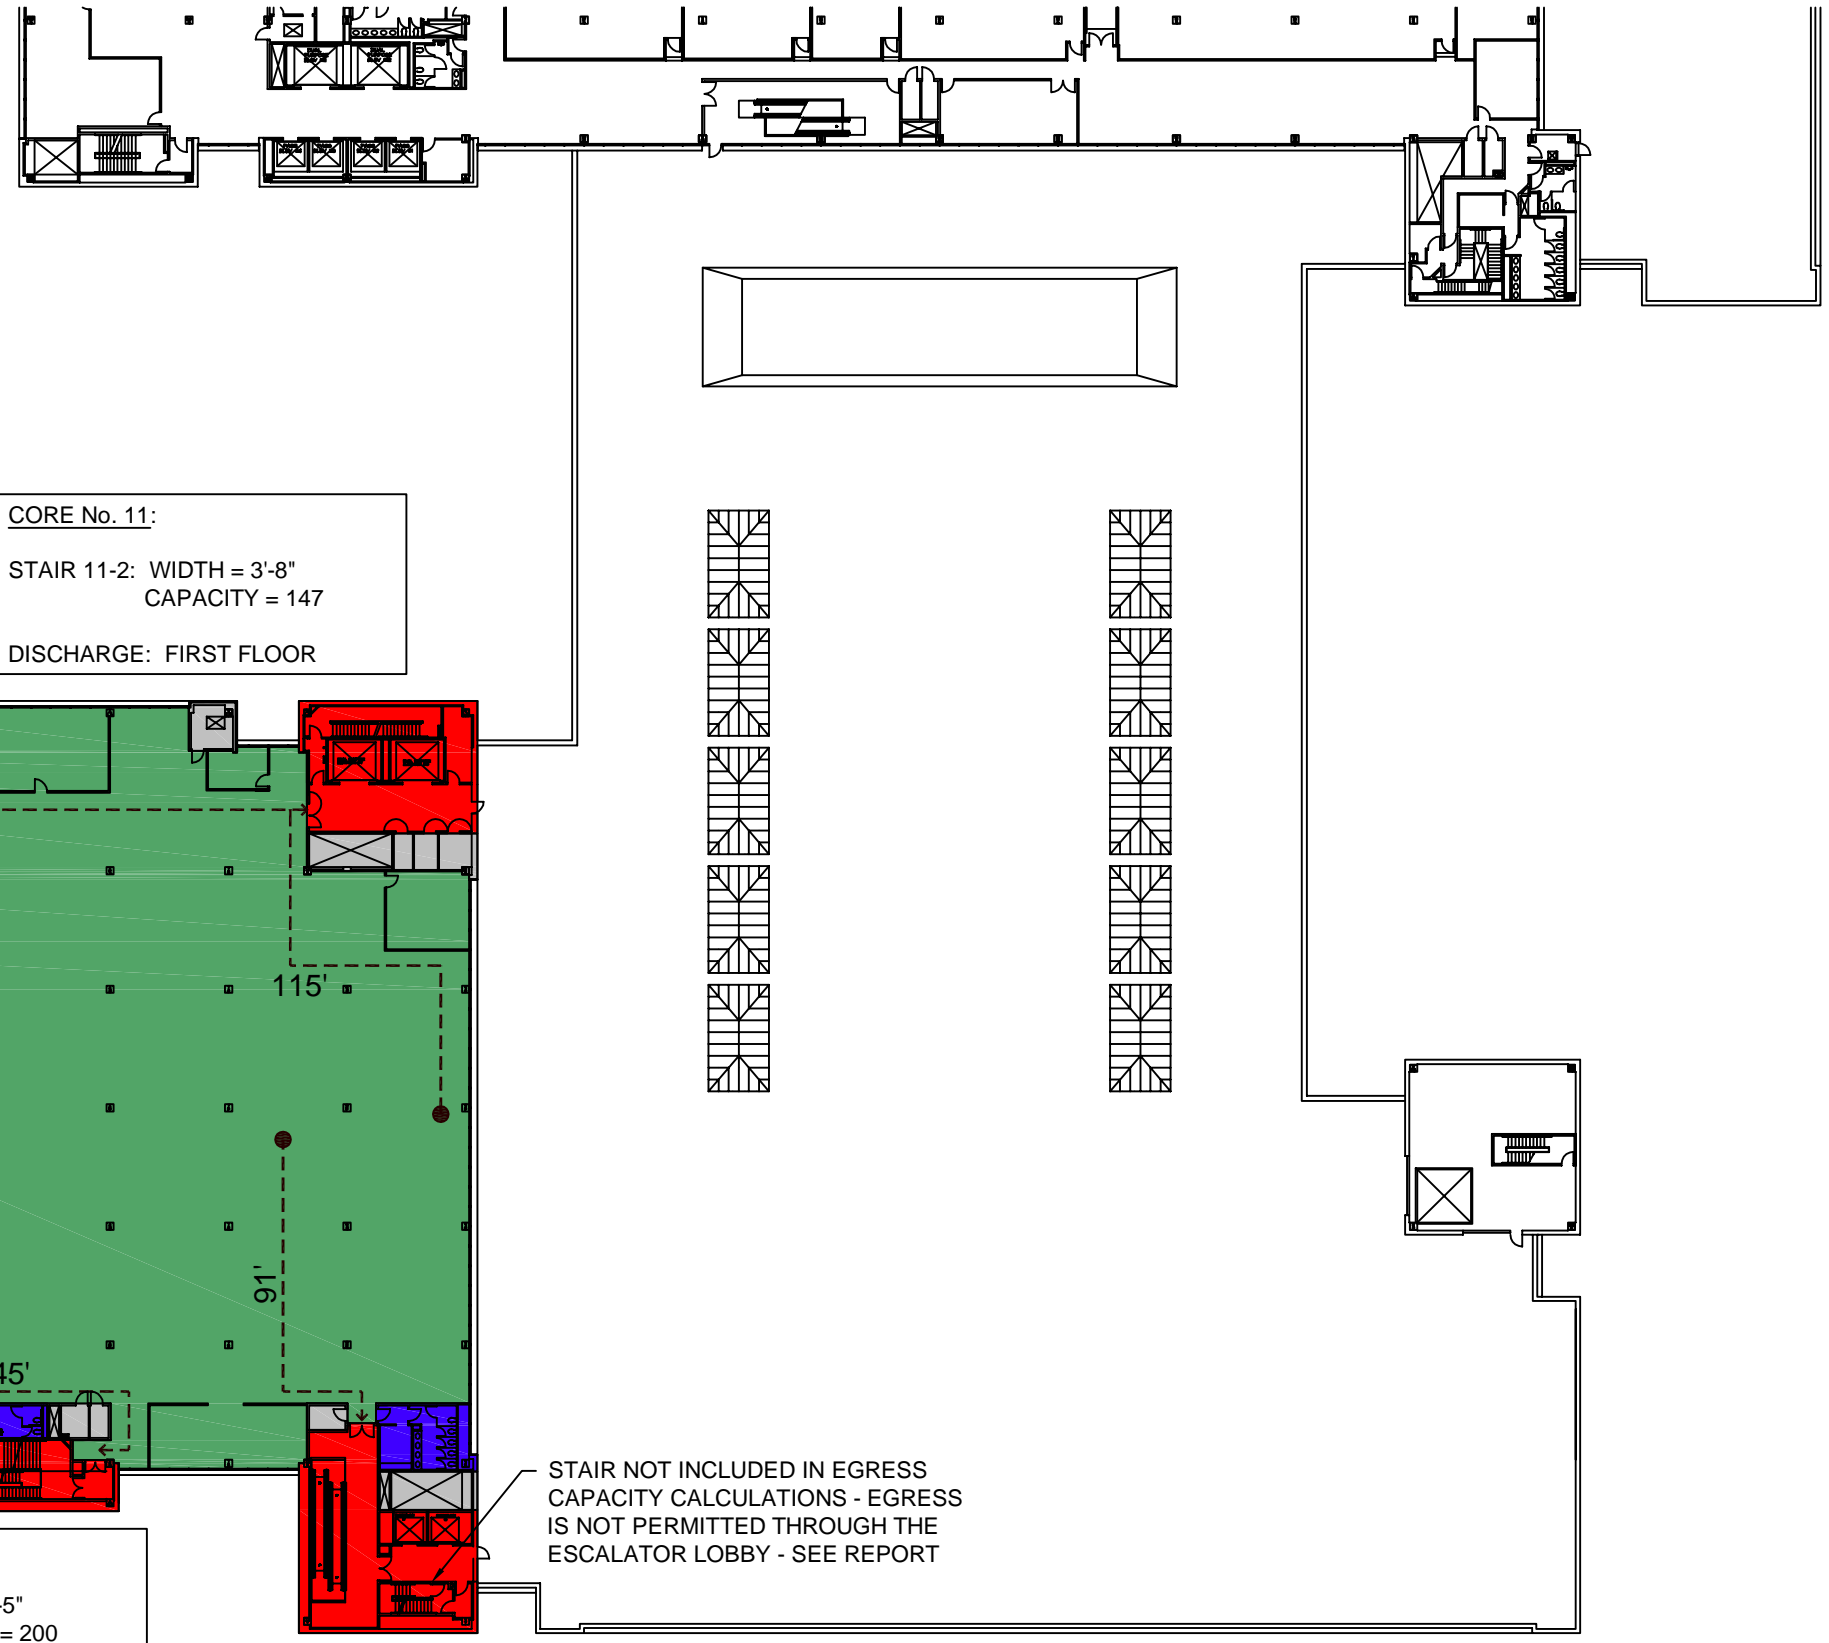

- BUSINESS OCCUPANCY
- ASSEMBLY A-2 (CAFETERIA)
- FOOD SERVICE PREP / SERVERY
- OTHER OCCUPANCY / OUT OF SCOPE
- TOILET ROOMS
- FIRE STAIRS / RATED ENCLOSURES
- MECHANICAL / ELECTRICAL / JANITOR CLOSETS

XXX' → = TRAVEL DISTANCE

CORE No. 11:
STAIR 11-2: WIDTH = 3'-8"
CAPACITY = 147
DISCHARGE: FIRST FLOOR

CORE No. 10:
STAIR 10-2: WIDTH = 7'-5"
CAPACITY = 200
DISCHARGE: FIRST FLOOR
TOILETS: MEN = 3 WC*, 2 URINALS
2 LAVATORIES
WOMEN: = 8 WC*, 5 LAVS.

CODE ANALYSIS

FLOOR AREA: 50,158 G.S.F.
OCC. LOAD: 445 PERSONS MAX
NO. OF EXITS: 4 (MIN. OF 3 REQD.)
STAIR CAP.: 547 PERSONS
ACCESS. EXITS: 5 (MIN. OF 2 REQD.)
- 1 ELEVATOR MUST SERVE AS AN ACCESSIBLE MEANS OF EGRESS

DEAD ENDS: 50' MAXIMUM
COMMON PATH: 100' MAXIMUM
TOTAL TRAVEL: 300' MAXIMUM

*1 WC IS GENERALLY CONFIGURED TO BE ACCESSIBLE, BUT NOT ALL CURRENT CLEAR DIMS. ARE MET.

CORE No. 9:
STAIR 9-2: WIDTH = 7'-5"
CAPACITY = 200
DISCHARGE: AT GARAGE LVL.
TOILETS: MEN = 2 WC*, 2 URINALS
2 LAVATORIES

CORE No. 8:
STAIR 9-2: WIDTH = 3'-8", CAP. = 147
DISCHARGE: AT GARAGE LVL.
TOILETS: WOMEN = 5 WC*, 4 LAVS.

STAIR NOT INCLUDED IN EGRESS CAPACITY CALCULATIONS - EGRESS IS NOT PERMITTED THROUGH THE ESCALATOR LOBBY - SEE REPORT

5TH FLOOR CODE ANALYSIS PLAN