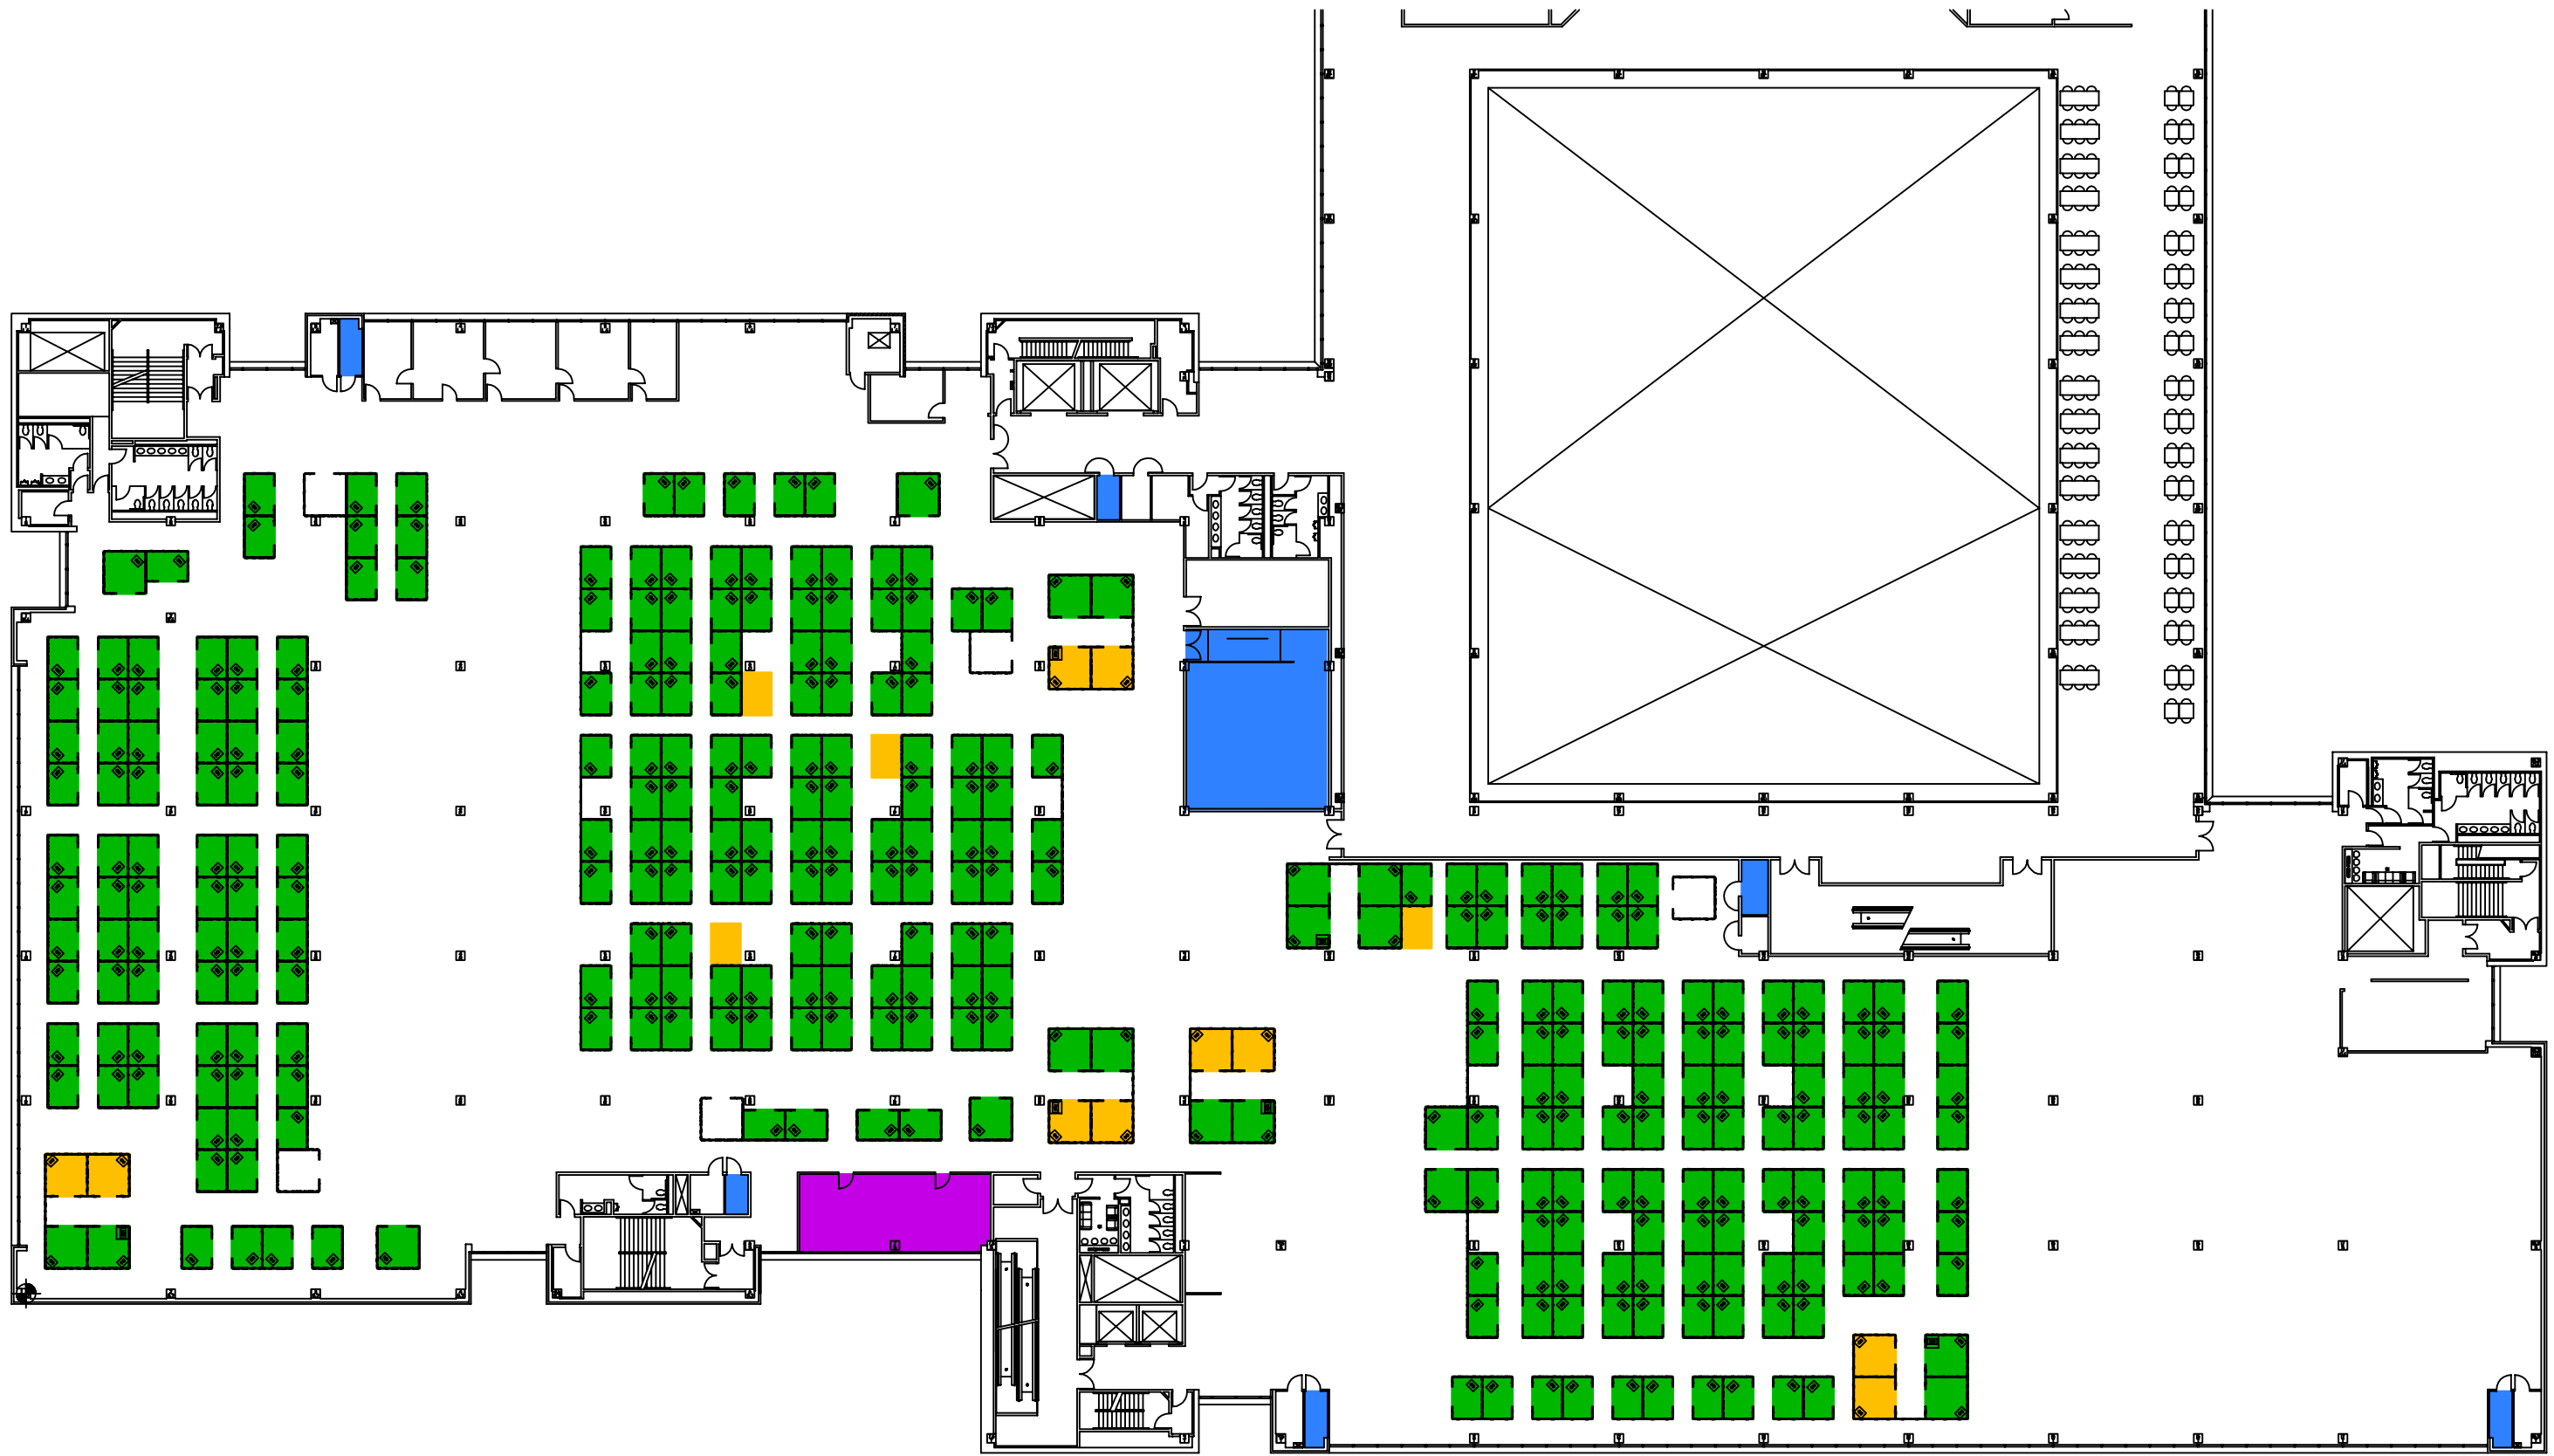

3RD FLOOR ORIGINAL SSA LAYOUT

- EXISTING SSA SEAT (323)
- POSSIBLE ADDITIONAL SEAT (14+/-)
- POSSIBLE CLASSROOM
- DATA ROOMS