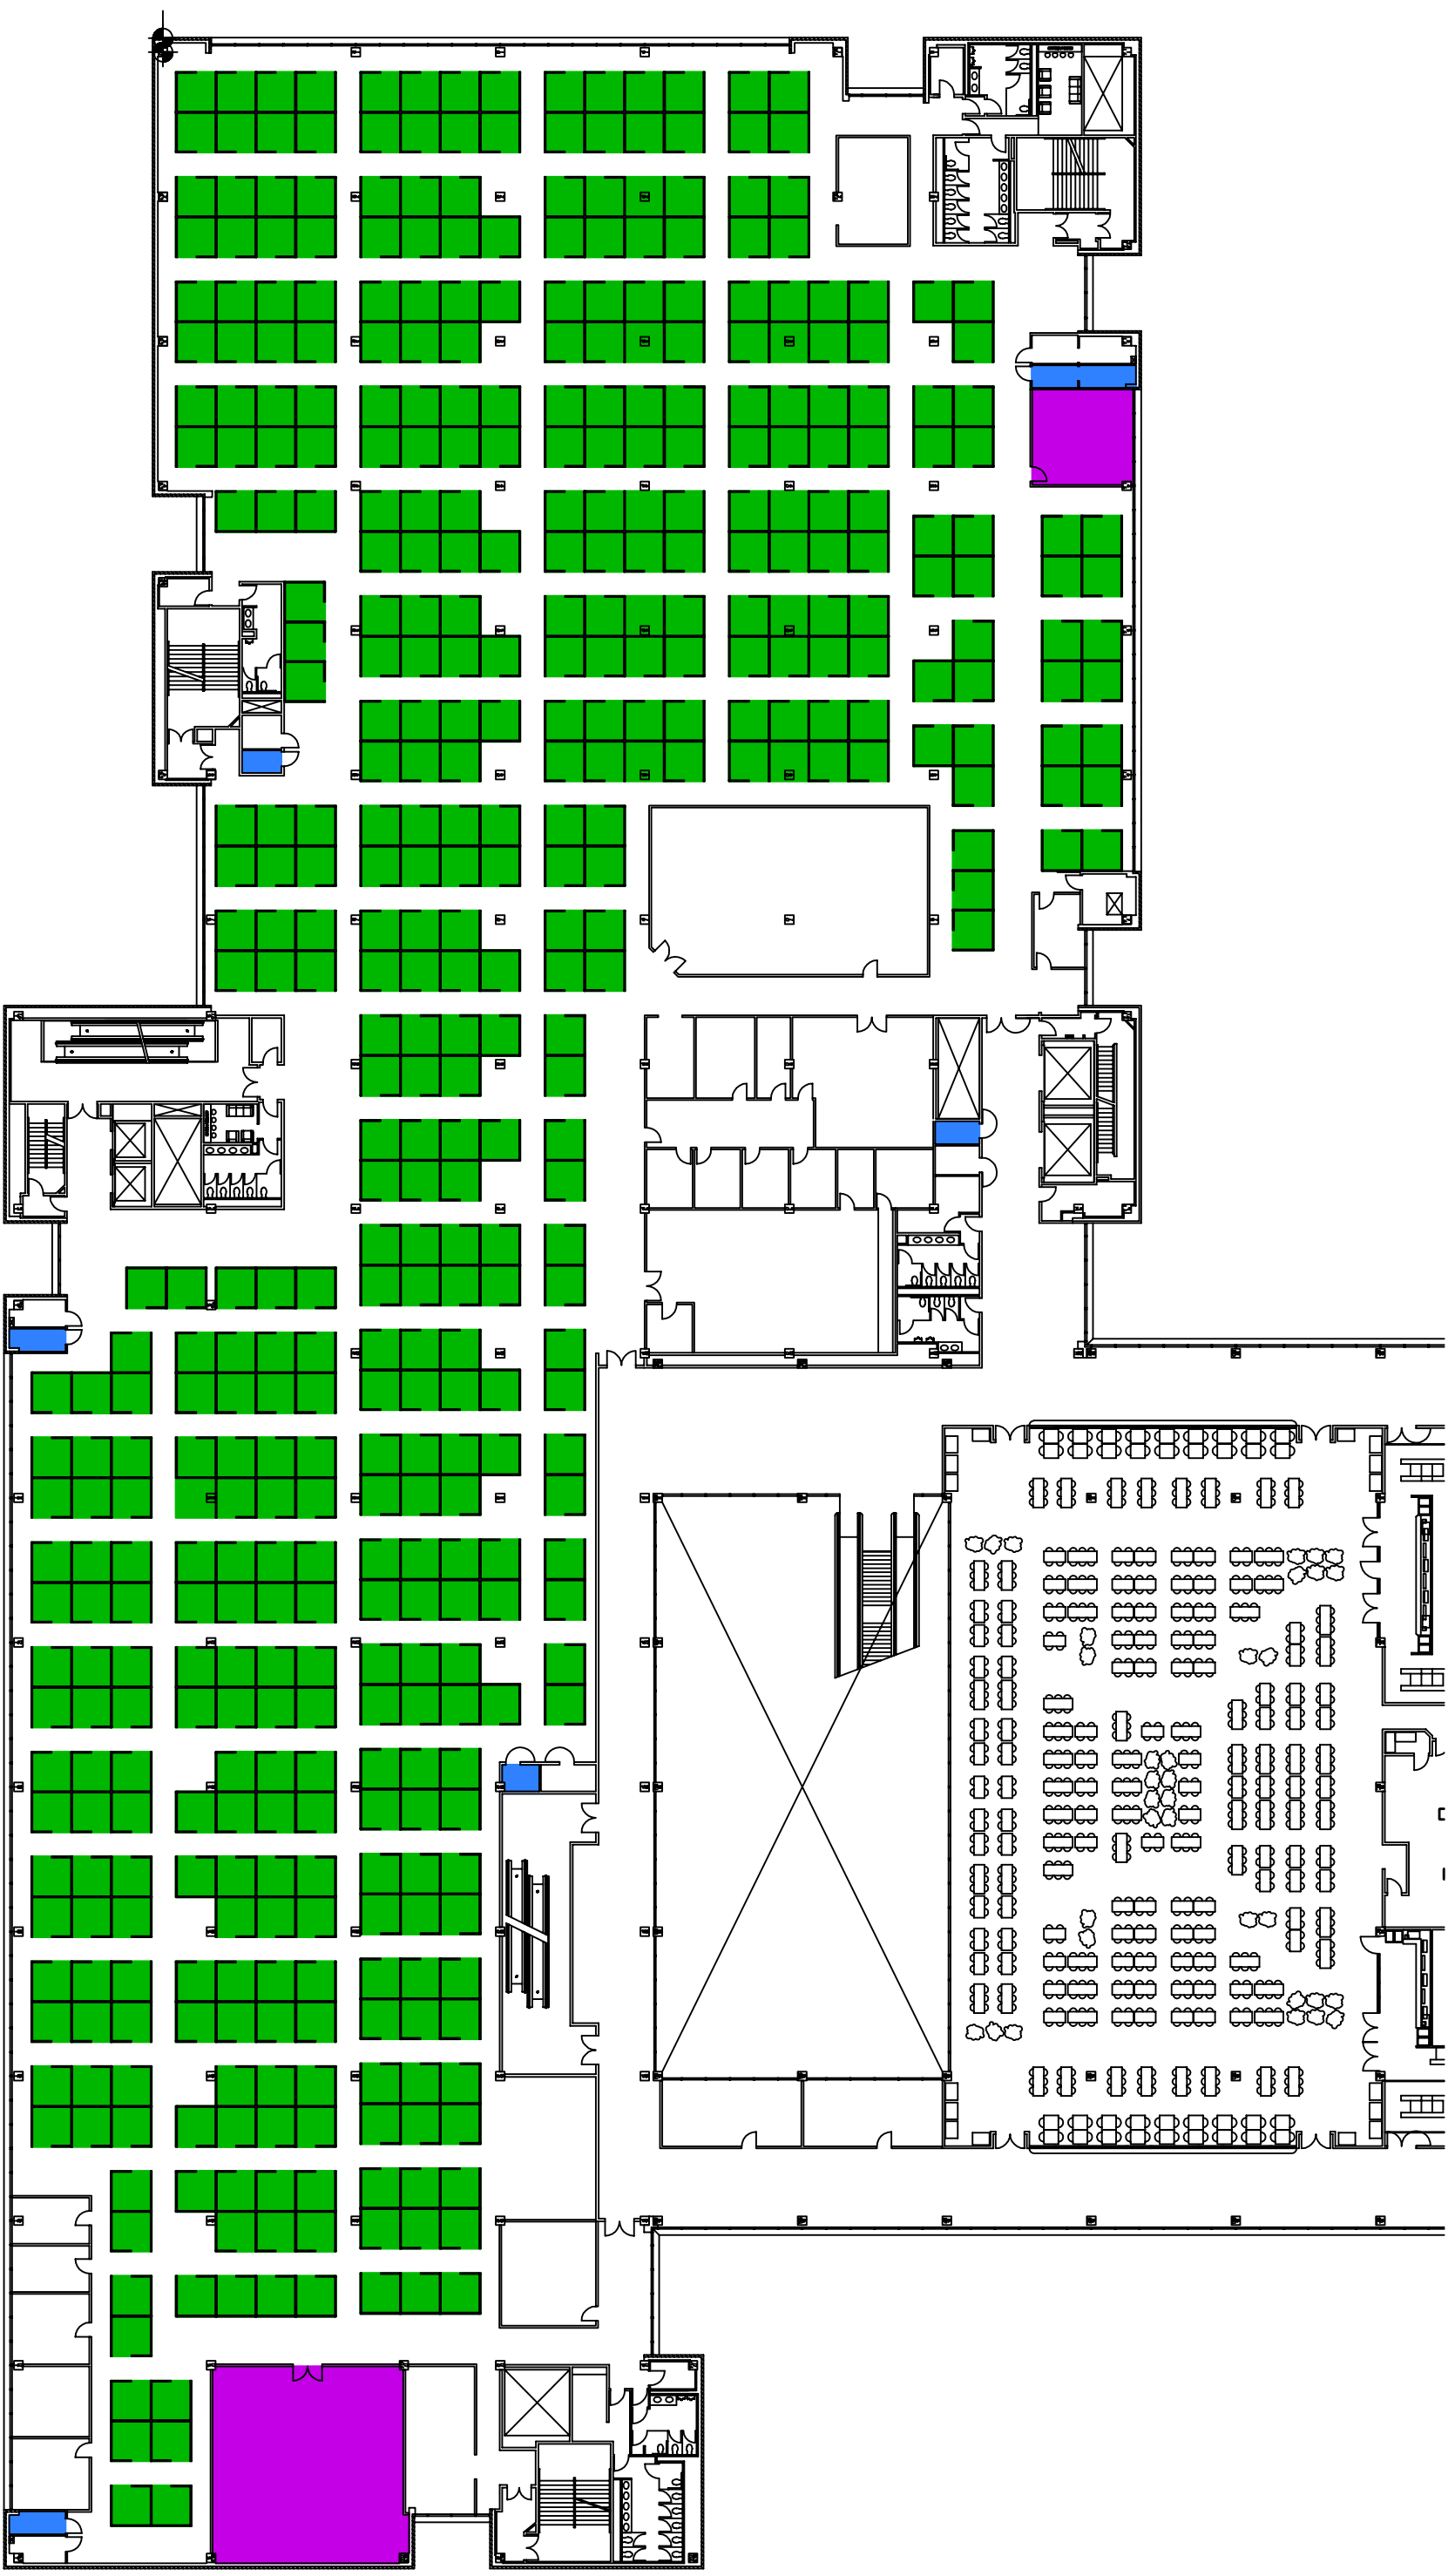

SEATS (483 8X8 WORKSTATIONS)

POSSIBLE CLASSROOM

DATA ROOMS

3RD FLOOR SCENARIO 2 LAYOUT