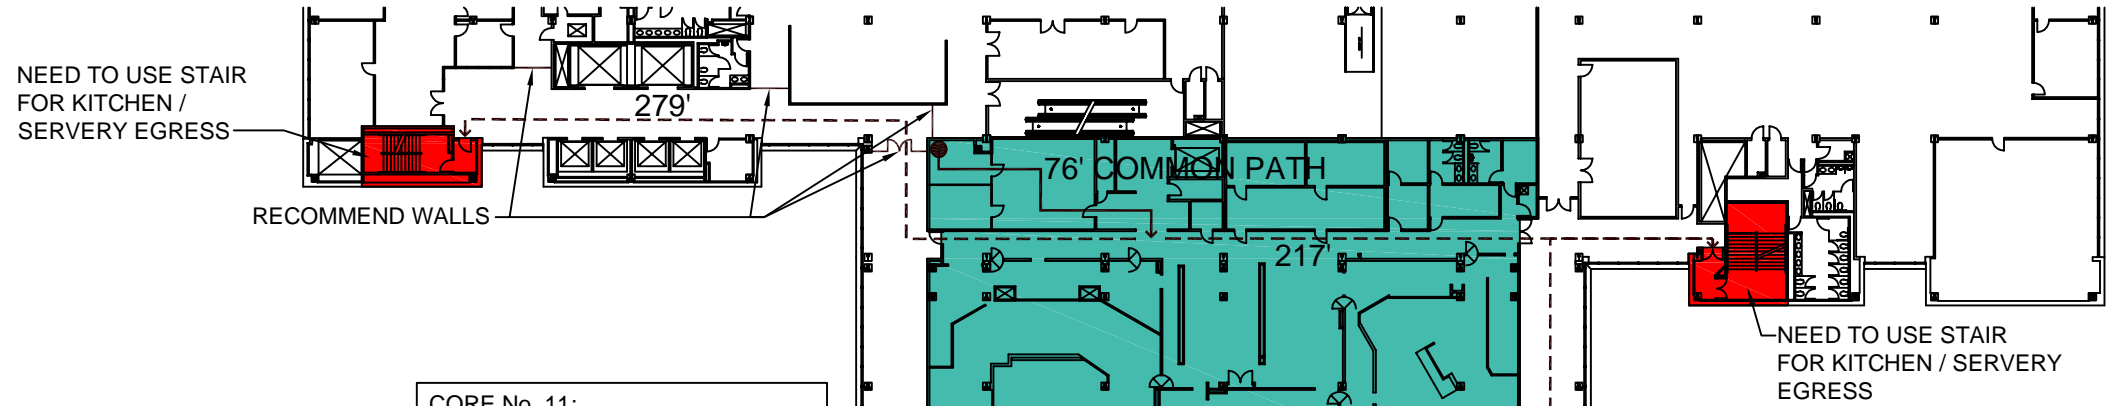

- BUSINESS OCCUPANCY
- ASSEMBLY A-2 (CAFETERIA)
- FOOD SERVICE PREP / SERVERY
- OTHER OCCUPANCY / OUT OF SCOPE
- TOILET ROOMS
- FIRE STAIRS / RATED ENCLOSURES
- MECHANICAL / ELECTRICAL / JANITOR CLOSETS

XXX' = TRAVEL DISTANCE
--->

CORE No. 11:
STAIR 11-2: WIDTH = 3'-8"
CAPACITY = 147
DISCHARGE: FIRST FLOOR
TOILETS: MEN = 3 WC*, 2 URINALS
2 LAVATORIES
WOMEN: = 5 WC*, 4 LAVS.

CORE No. 10:
STAIR 10-2: WIDTH = 7'-5"
CAPACITY = 200
DISCHARGE: FIRST FLOOR
TOILETS: MEN = 3 WC*, 2 URINALS
2 LAVATORIES
WOMEN: = 8 WC*, 5 LAVS.

CORE No. 7:
STAIR 7-4: WIDTH = 7'-5"
CAPACITY = 200
DISCHARGE: FIRST FLOOR
TOILETS: MEN = 3 WC*, 2 URINALS
2 LAVATORIES
WOMEN: = 8 WC*, 5 LAVS.