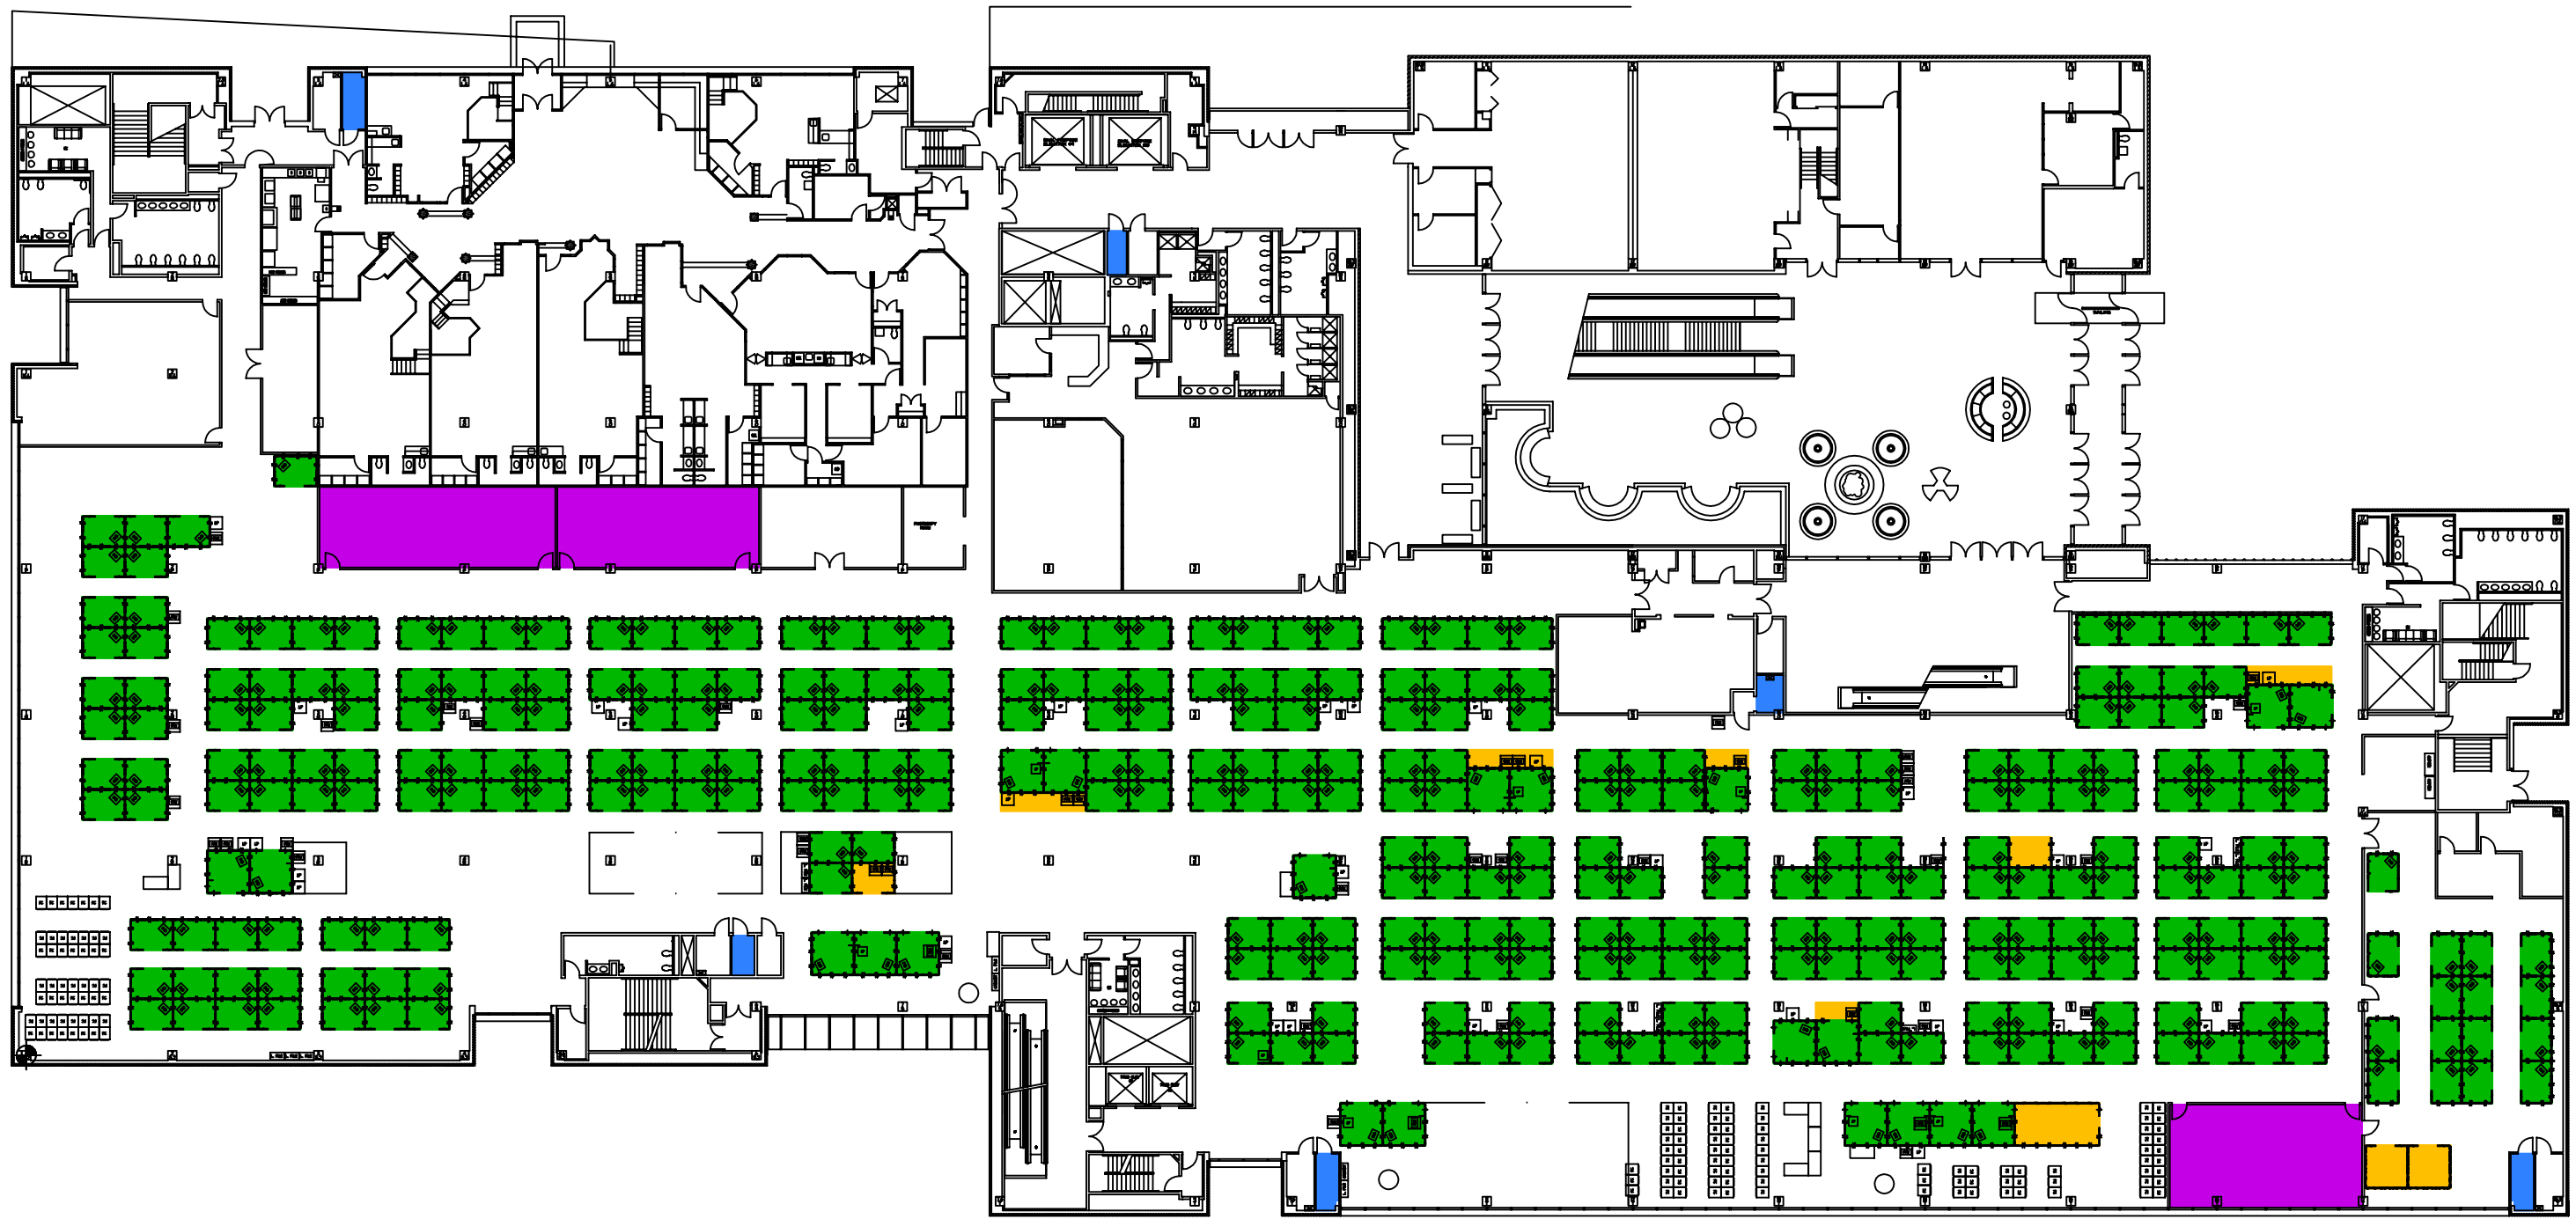

- EXISTING SSA SEAT (354)
- POSSIBLE ADDITIONAL SEAT (13+/-)
- POSSIBLE CLASSROOM
- DATA ROOMS