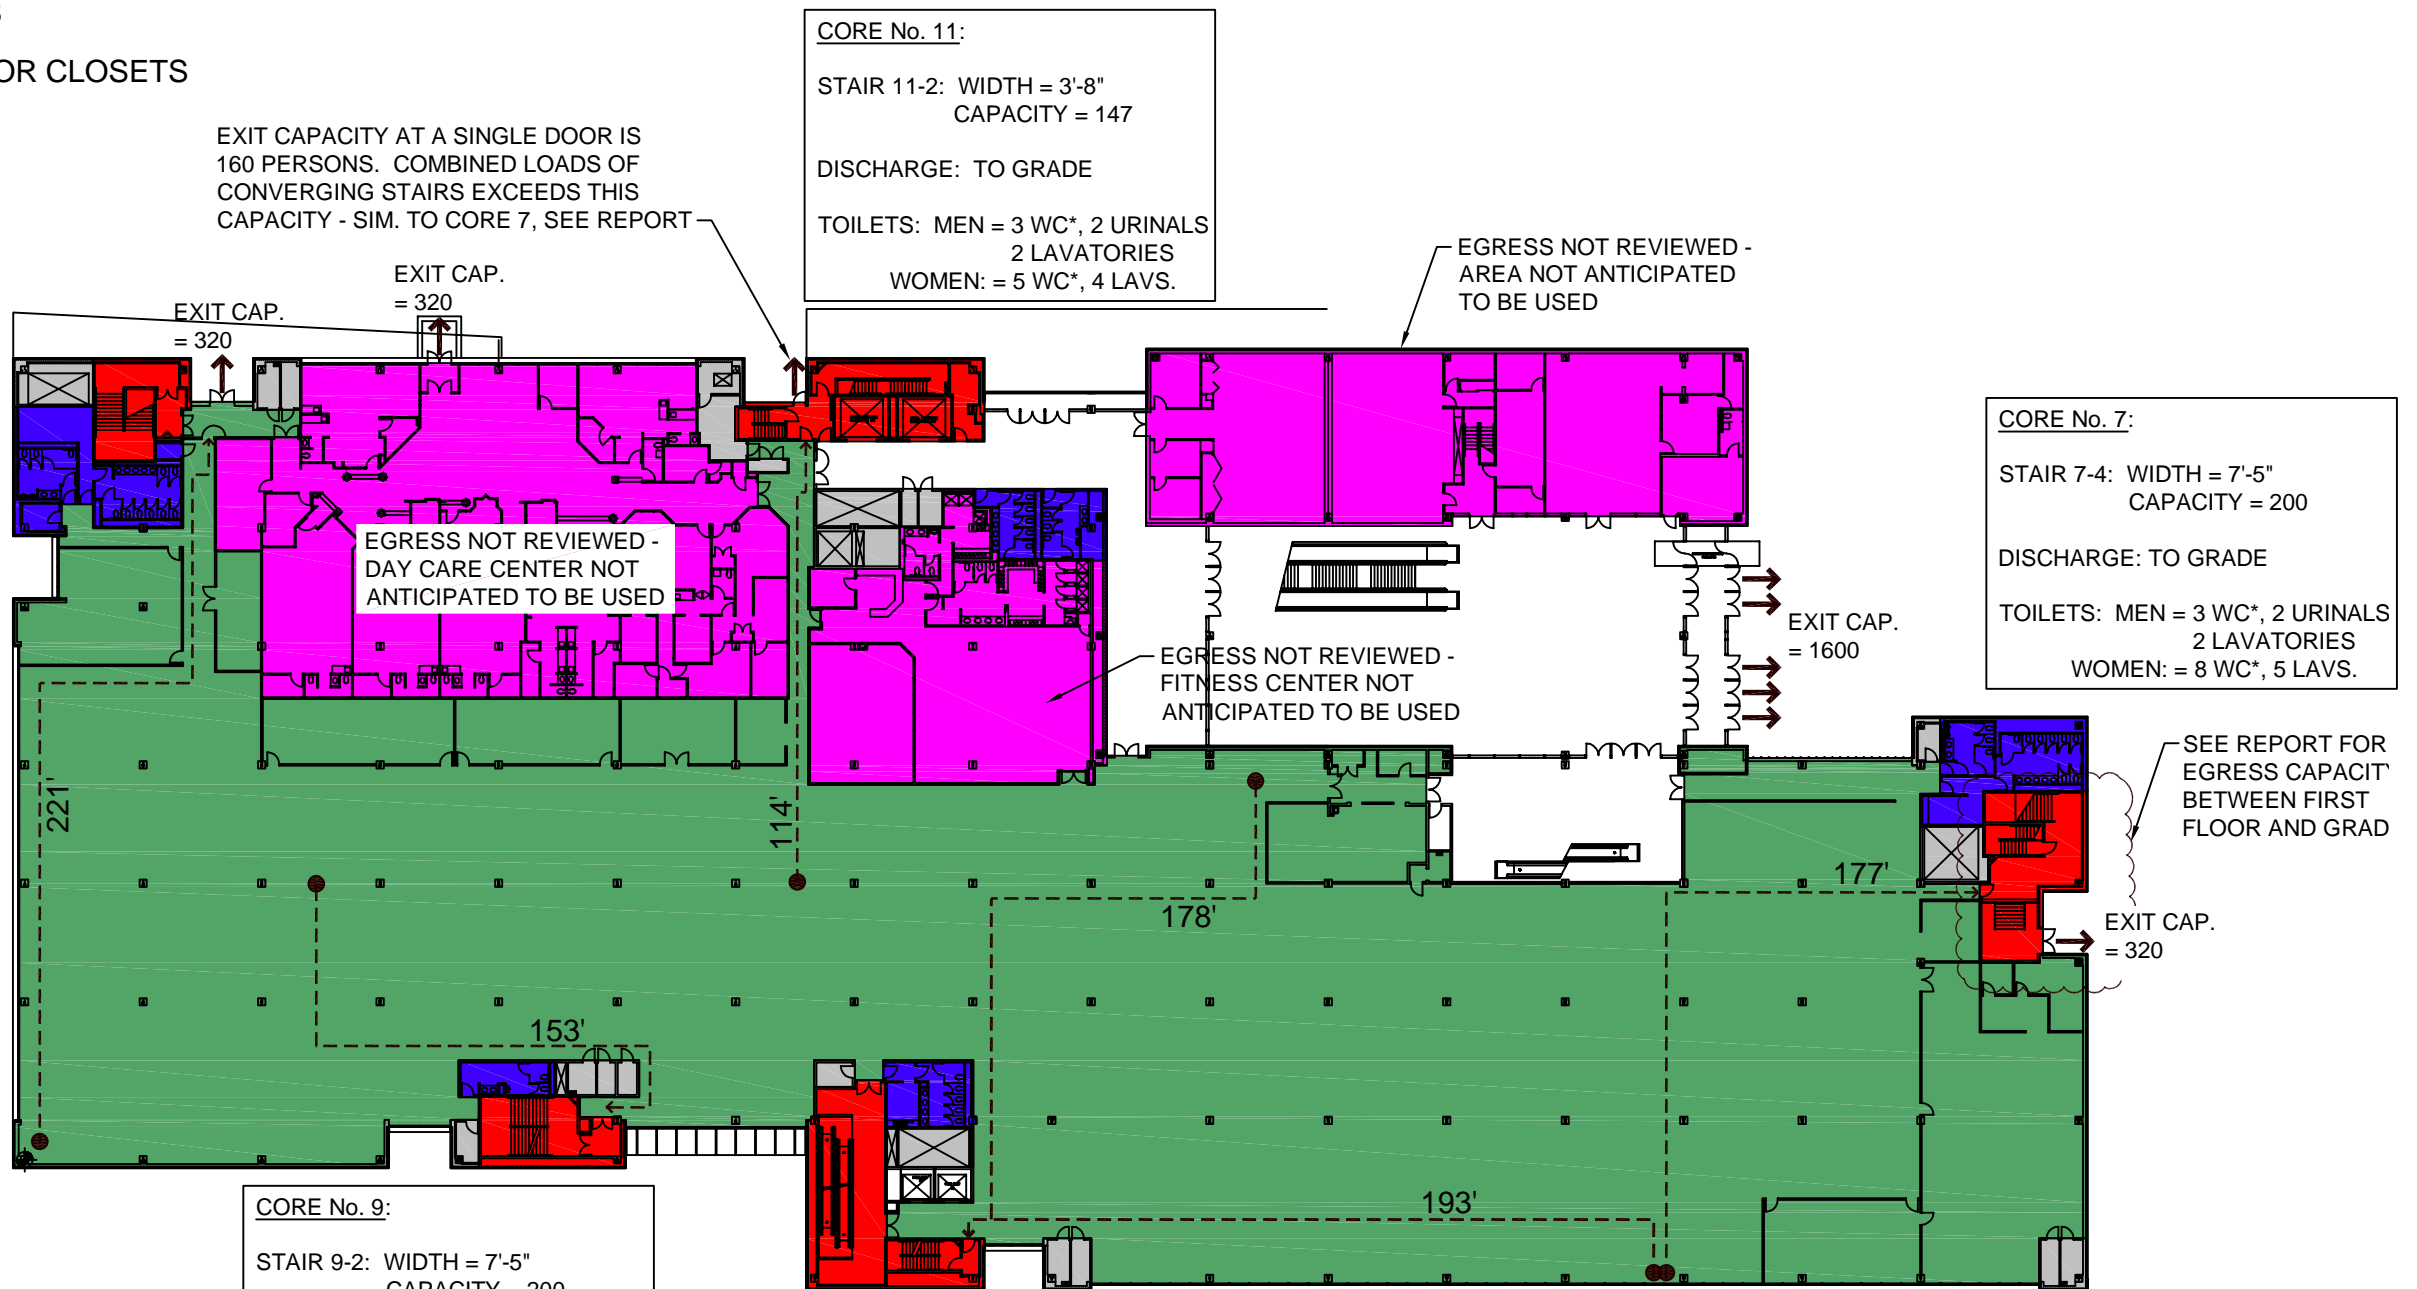

EXIT CAPACITY AT A SINGLE DOOR IS 160 PERSONS. COMBINED LOADS OF CONVERGING STAIRS EXCEEDS THIS CAPACITY - SIM. TO CORE 7, SEE REPORT

CORE No. 11:
STAIR 11-2: WIDTH = 3'-8"
CAPACITY = 147
DISCHARGE: TO GRADE
TOILETS: MEN = 3 WC*, 2 URINALS
2 LAVATORIES
WOMEN: = 5 WC*, 4 LAVS.

EGRESS NOT REVIEWED - AREA NOT ANTICIPATED TO BE USED

CORE No. 10:
STAIR 10-2: WIDTH = 7'-5"
CAPACITY = 200
DISCHARGE: TO GRADE
TOILETS: MEN = 3 WC*, 2 URINALS
2 LAVATORIES
WOMEN: = 8 WC*, 5 LAVS.

EXIT CAP. = 320

EXIT CAP. = 320

EGRESS NOT REVIEWED - DAY CARE CENTER NOT ANTICIPATED TO BE USED

EGRESS NOT REVIEWED - FITNESS CENTER NOT ANTICIPATED TO BE USED

CORE No. 7:
STAIR 7-4: WIDTH = 7'-5"
CAPACITY = 200
DISCHARGE: TO GRADE
TOILETS: MEN = 3 WC*, 2 URINALS
2 LAVATORIES
WOMEN: = 8 WC*, 5 LAVS.

EXIT CAP. = 1600

SEE REPORT FOR EGRESS CAPACITY BETWEEN FIRST FLOOR AND GRAD

EXIT CAP. = 320

CODE ANALYSIS

FLOOR AREA: 107,140 G.S.F.
OCC. LOAD: 971 PERSONS MAX
NO. OF EXITS: 7 (MIN. OF 3 REQD.)
STAIR CAP.: AT GRADE (N/A)
ACCESS. EXITS: 7 (MIN. OF 2 REQD.)
- 1 ELEVATOR MUST SERVE AS AN ACCESSIBLE MEANS OF EGRESS

DEAD ENDS: 50' MAXIMUM
COMMON PATH: 100' MAXIMUM
TOTAL TRAVEL: 300' MAXIMUM

*1 WC IS GENERALLY CONFIGURED TO BE ACCESSIBLE, BUT NOT ALL CURRENT CLEAR DIMS. ARE MET.

CORE No. 9:
STAIR 9-2: WIDTH = 7'-5"
CAPACITY = 200
DISCHARGE: AT GARAGE LVL.
TOILETS: MEN = 2 WC*, 2 URINALS
2 LAVATORIES

CORE No. 8:
STAIR 9-2: WIDTH = 3'-8", CAP. = 147
DISCHARGE: AT GARAGE LVL.
TOILETS: WOMEN = 5 WC*, 4 LAVS.

1ST FLOOR CODE ANALYSIS PLAN