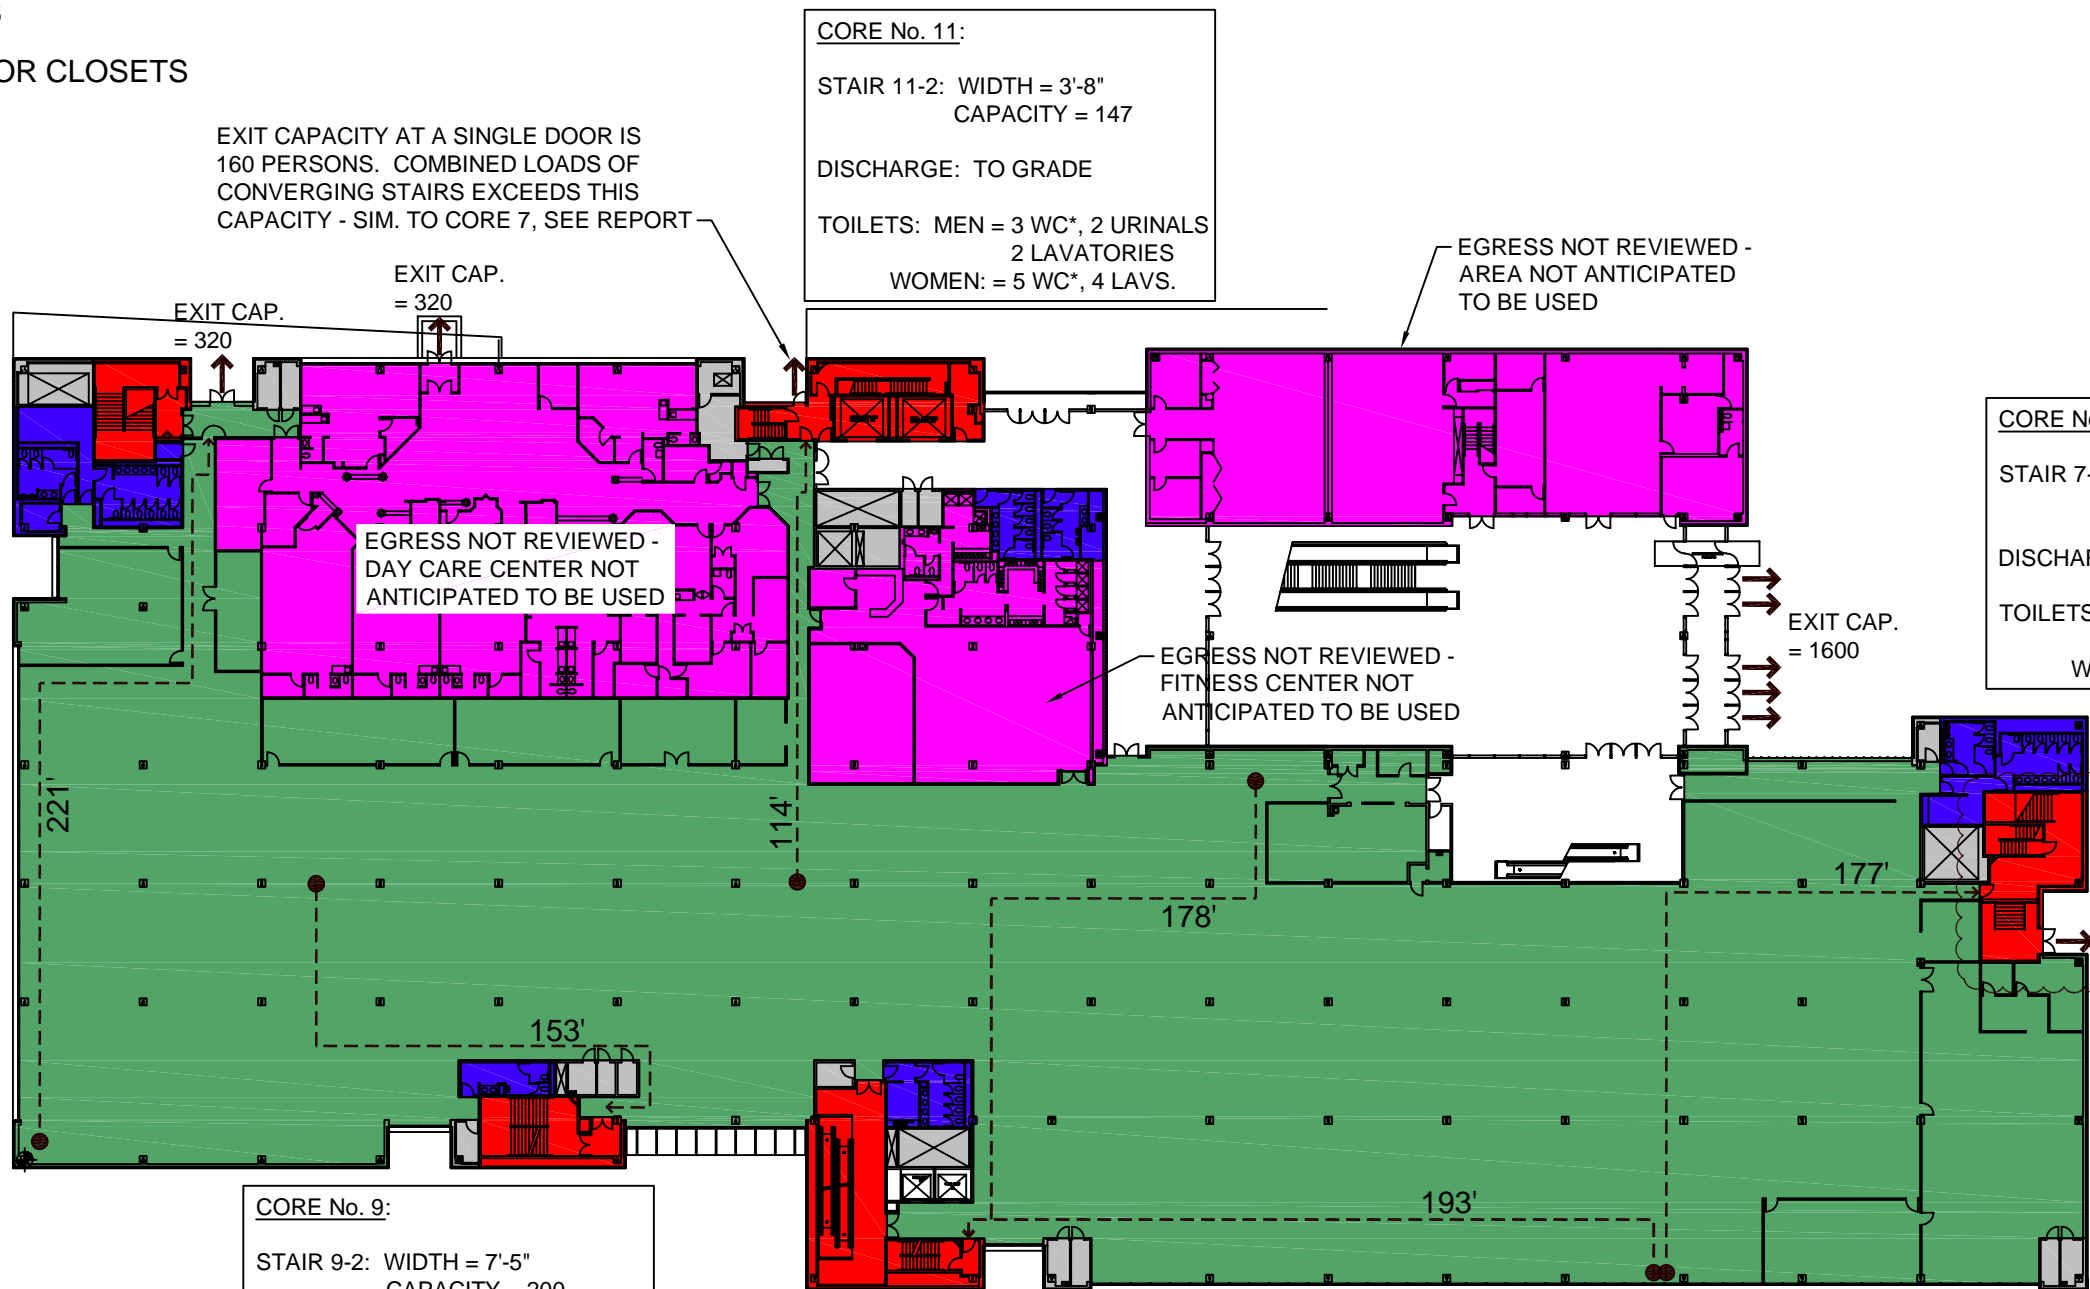

EXIT CAPACITY AT A SINGLE DOOR IS 160 PERSONS. COMBINED LOADS OF CONVERGING STAIRS EXCEEDS THIS CAPACITY - SIM. TO CORE 7, SEE REPORT

CORE No. 11:
STAIR 11-2: WIDTH = 3'-8"
CAPACITY = 147
DISCHARGE: TO GRADE
TOILETS: MEN = 3 WC*, 2 URINALS
2 LAVATORIES
WOMEN: = 5 WC*, 4 LAVS.

EGRESS NOT REVIEWED - AREA NOT ANTICIPATED TO BE USED

CORE No. 10:
STAIR 10-2: WIDTH = 7'-5"
CAPACITY = 200
DISCHARGE: TO GRADE
TOILETS: MEN = 3 WC*, 2 URINALS
2 LAVATORIES
WOMEN: = 8 WC*, 5 LAVS.

EXIT CAP. = 320

EXIT CAP. = 320

EGRESS NOT REVIEWED - DAY CARE CENTER NOT ANTICIPATED TO BE USED

EGRESS NOT REVIEWED - FITNESS CENTER NOT ANTICIPATED TO BE USED

CORE No. 7:
STAIR 7-4: WIDTH = 7'-5"
CAPACITY = 200
DISCHARGE: TO GRADE
TOILETS: MEN = 3 WC*, 2 URINALS
2 LAVATORIES
WOMEN: = 8 WC*, 5 LAVS.

EXIT CAP. = 1600

SEE REPORT FOR EGRESS CAPACITY BETWEEN FIRST FLOOR AND GRAD

EXIT CAP. = 320

CODE ANALYSIS

FLOOR AREA: 107,140 G.S.F.
OCC. LOAD: 971 PERSONS MAX
NO. OF EXITS: 7 (MIN. OF 3 REQD.)
STAIR CAP.: AT GRADE (N/A)
ACCESS. EXITS: 7 (MIN. OF 2 REQD.)
- 1 ELEVATOR MUST SERVE AS AN ACCESSIBLE MEANS OF EGRESS

DEAD ENDS: 50' MAXIMUM
COMMON PATH: 100' MAXIMUM
TOTAL TRAVEL: 300' MAXIMUM

*1 WC IS GENERALLY CONFIGURED TO BE ACCESSIBLE, BUT NOT ALL CURRENT CLEAR DIMS. ARE MET.

CORE No. 9:
STAIR 9-2: WIDTH = 7'-5"
CAPACITY = 200
DISCHARGE: AT GARAGE LVL.
TOILETS: MEN = 2 WC*, 2 URINALS
2 LAVATORIES

CORE No. 8:
STAIR 9-2: WIDTH = 3'-8", CAP. = 147
DISCHARGE: AT GARAGE LVL.
TOILETS: WOMEN = 5 WC*, 4 LAVS.

1ST FLOOR CODE ANALYSIS PLAN