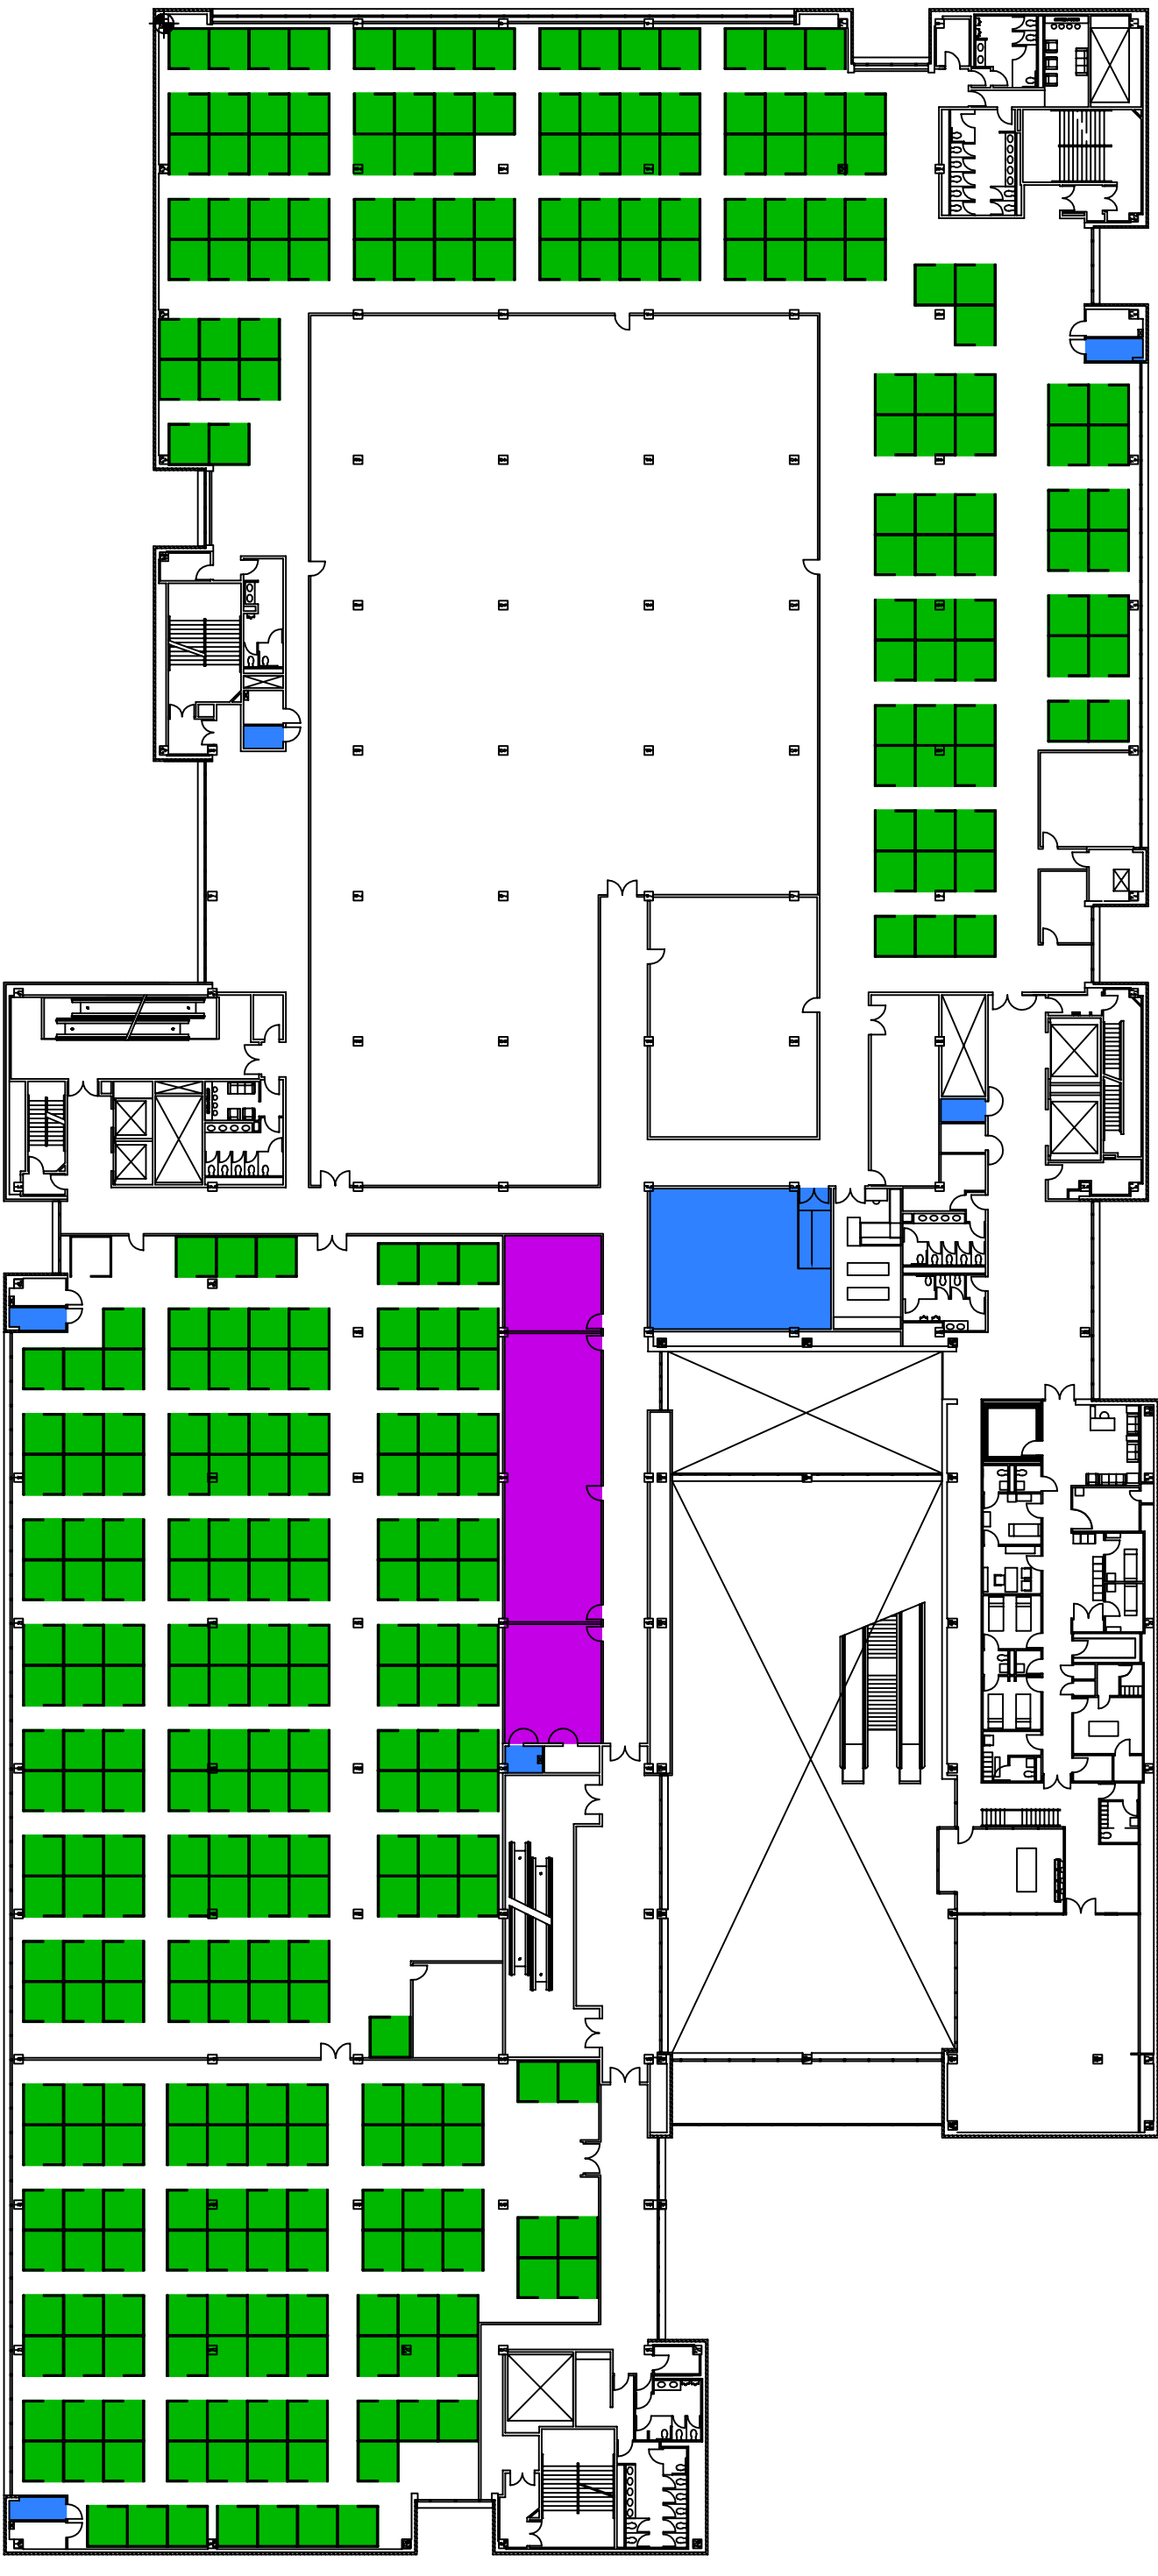

4TH FLOOR ORIGINAL SSA LAYOUT

- EXISTING SSA SEAT (205)
- POSSIBLE ADDITIONAL SEAT (8+/-)
- POSSIBLE CLASSROOM
- DATA ROOMS

5TH FLOOR ORIGINAL SSA LAYOUT

SEATS (354 8X8 WORKSTATIONS)

POSSIBLE CLASSROOM

DATA ROOMS