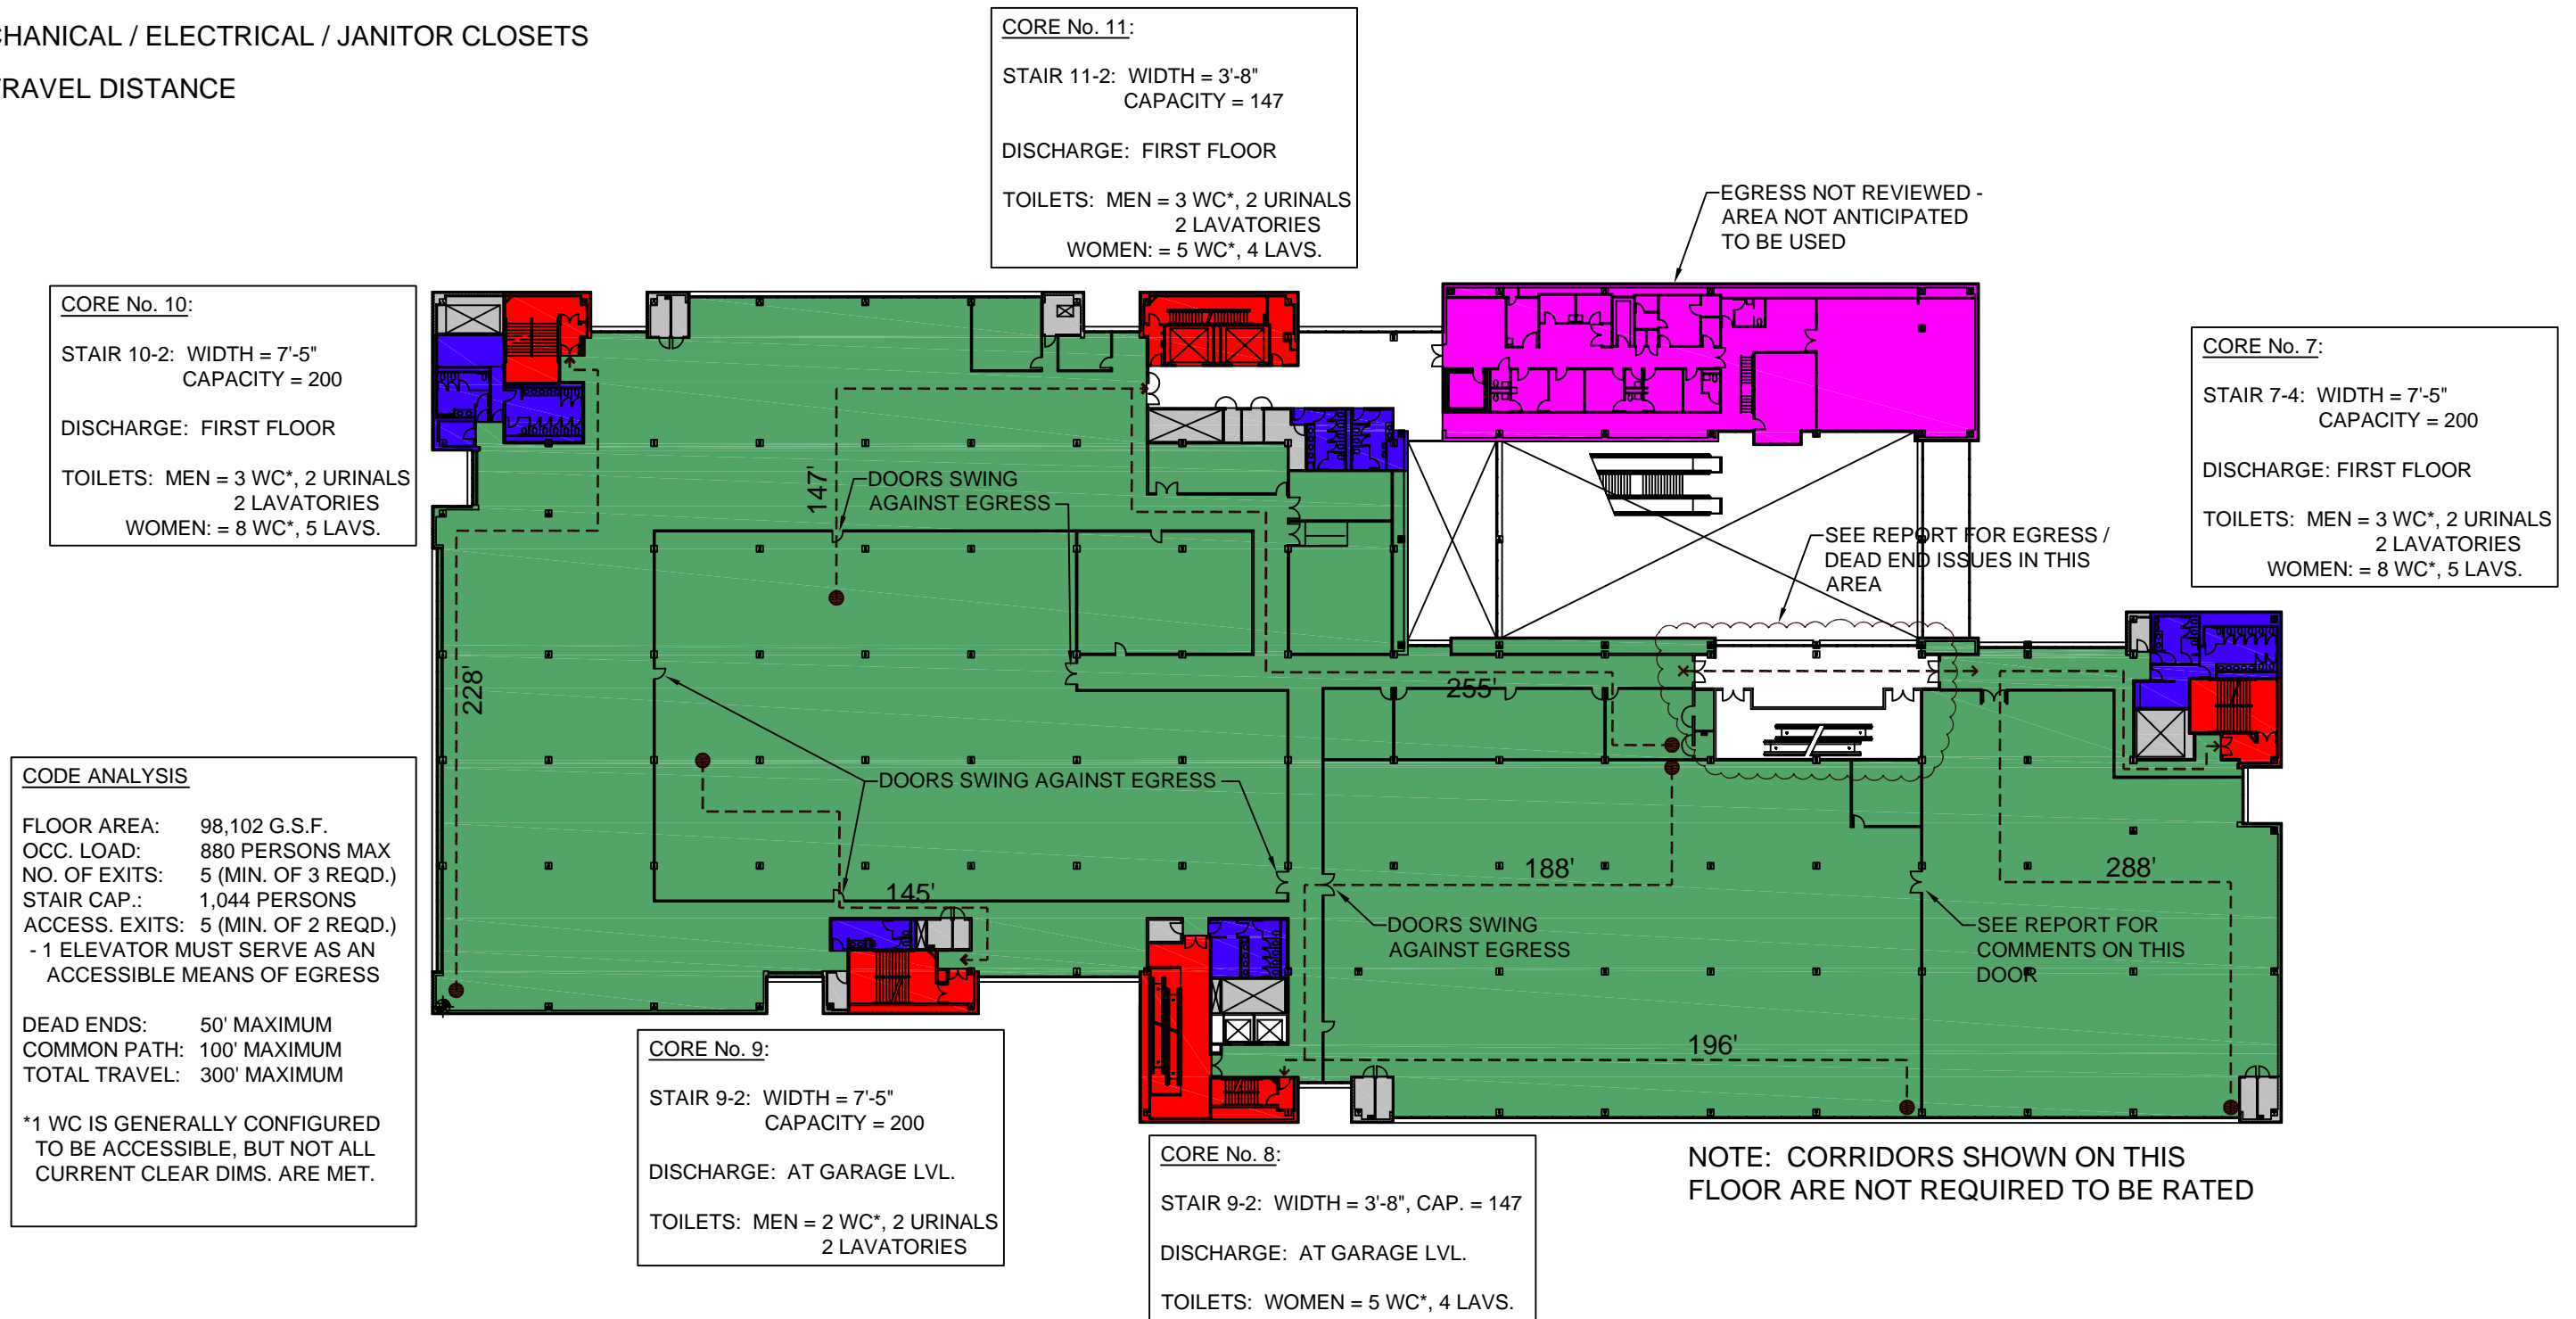

- BUSINESS OCCUPANCY
- ASSEMBLY A-2 (CAFETERIA)
- FOOD SERVICE PREP / SERVERY
- OTHER OCCUPANCY / OUT OF SCOPE
- TOILET ROOMS
- FIRE STAIRS / RATED ENCLOSURES
- MECHANICAL / ELECTRICAL / JANITOR CLOSETS

XXX' = TRAVEL DISTANCE

2ND FLOOR CODE ANALYSIS PLAN